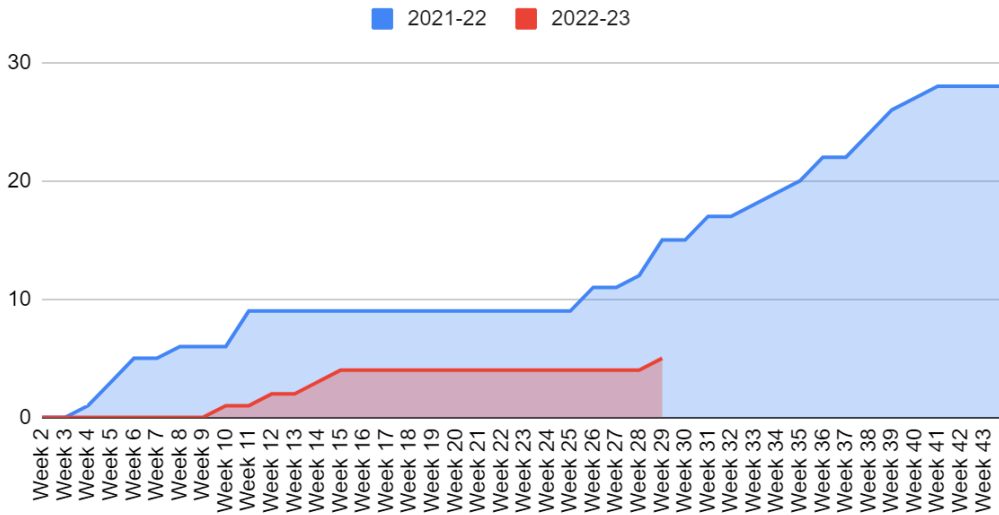

## Vista del Lago - Suspension Data

While suspensions have historically been low at Vista del Lago, coming back from the pandemic we saw a major shift in student behavior and suspensions. Ensuring all students have appropriate tier 1 and 2 behavior supports and reducing suspensions has been a focus for our site and district in the 2022-23 school year.

### Cumulative Number of Students Receiving an Out of School Suspension: Year over Year