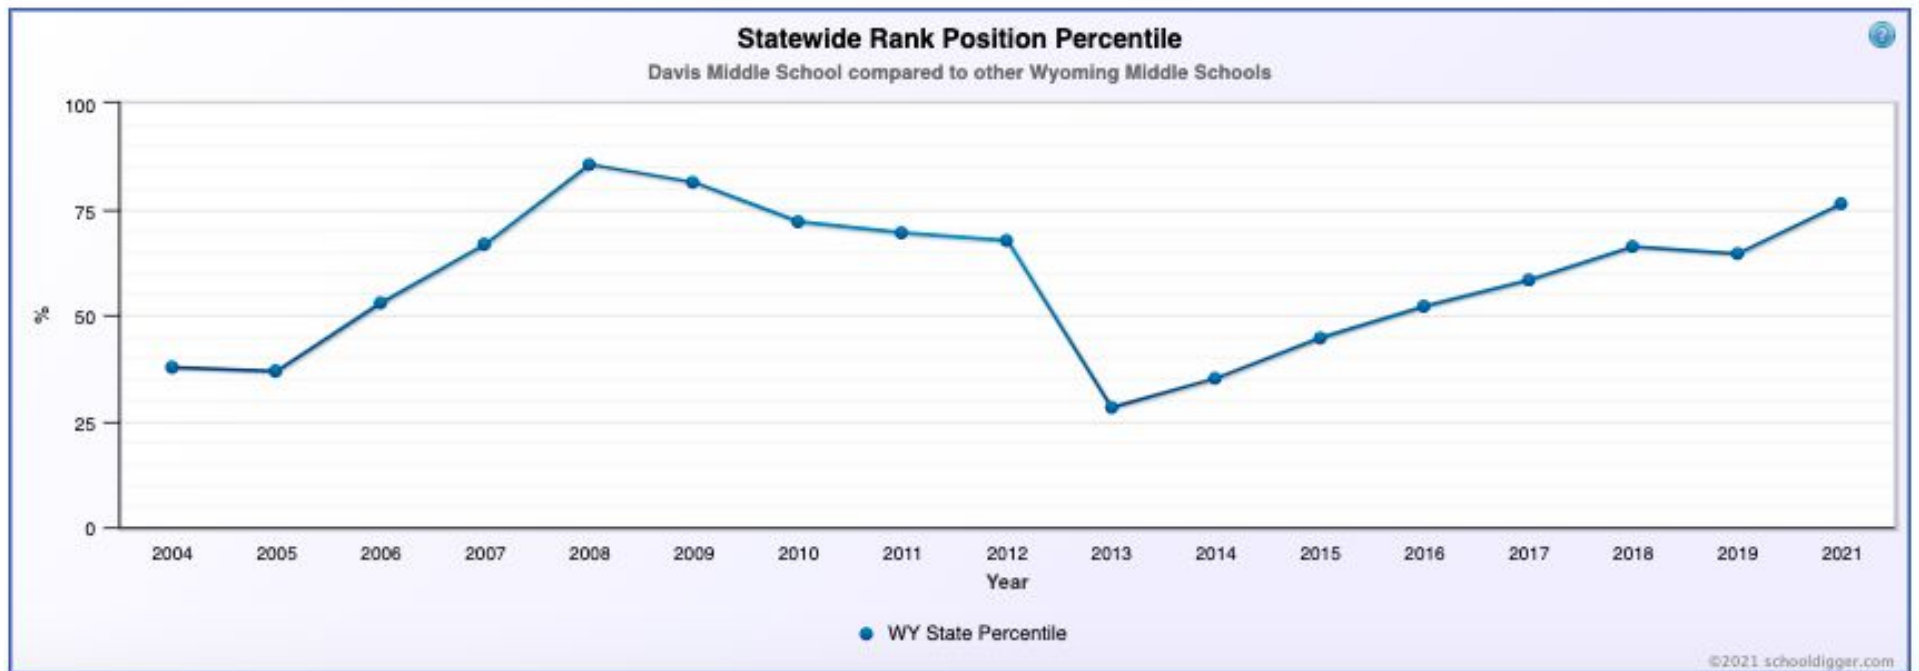

Davis Middle School:

SchoolDigger ranks Davis Middle School 18th of 76 Wyoming public middle schools. (See [Davis Middle School in the ranking list.](#))

Uinta County School District #1:

SchoolDigger ranks Uinta County School District #1 23rd of 40 Wyoming school districts. (See [district ranking list.](#))

What do you think?

Your rating for Davis Middle School?

Not Rated

[(Ranking FAQ)](#)

Rank History for Davis Middle School