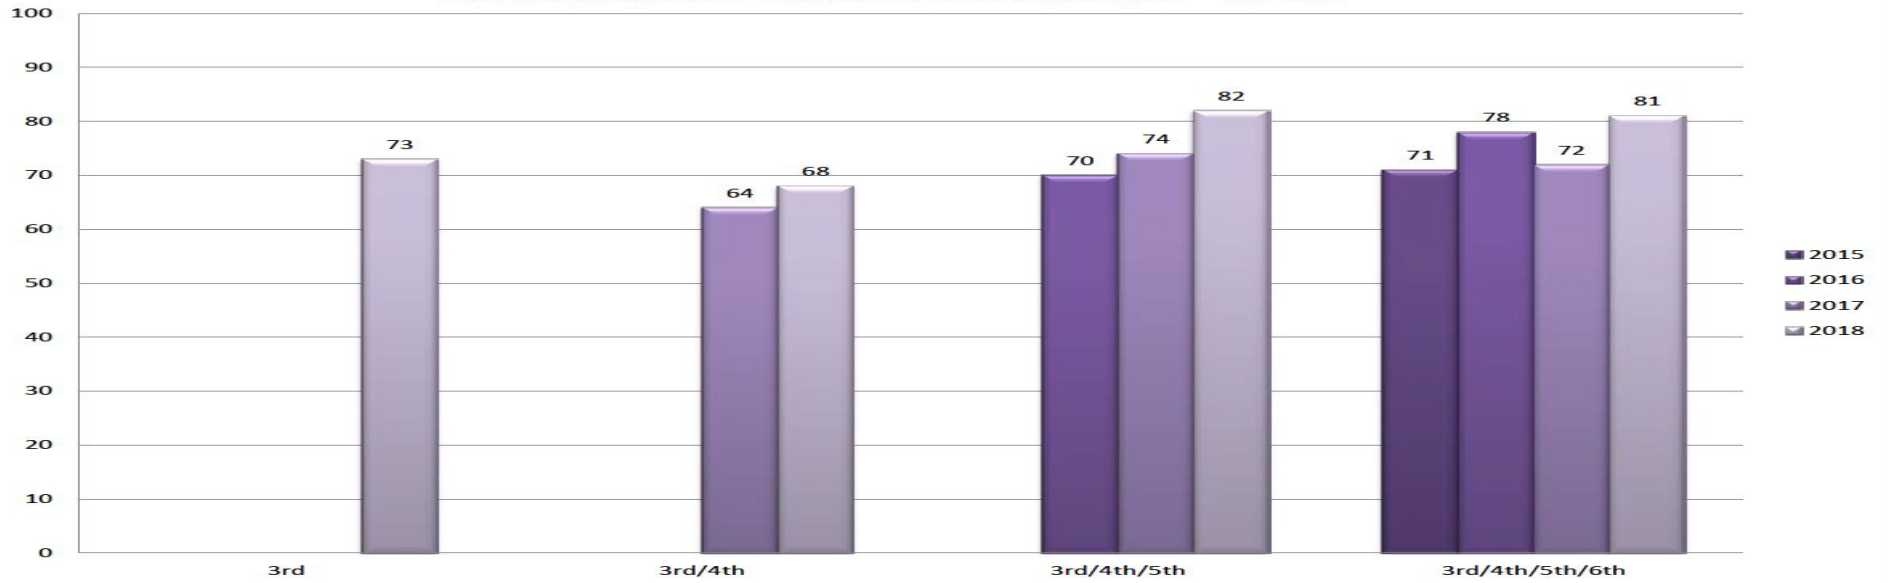

BROOKVALE
SBAC - Growth Across Time 2015 to 2018
Percent Met or Exceeded Standards - MATH

BROOKVALE
SBAC - Growth Across Time 2015 to 2018
Percent Met or Exceeded Standards - ELA