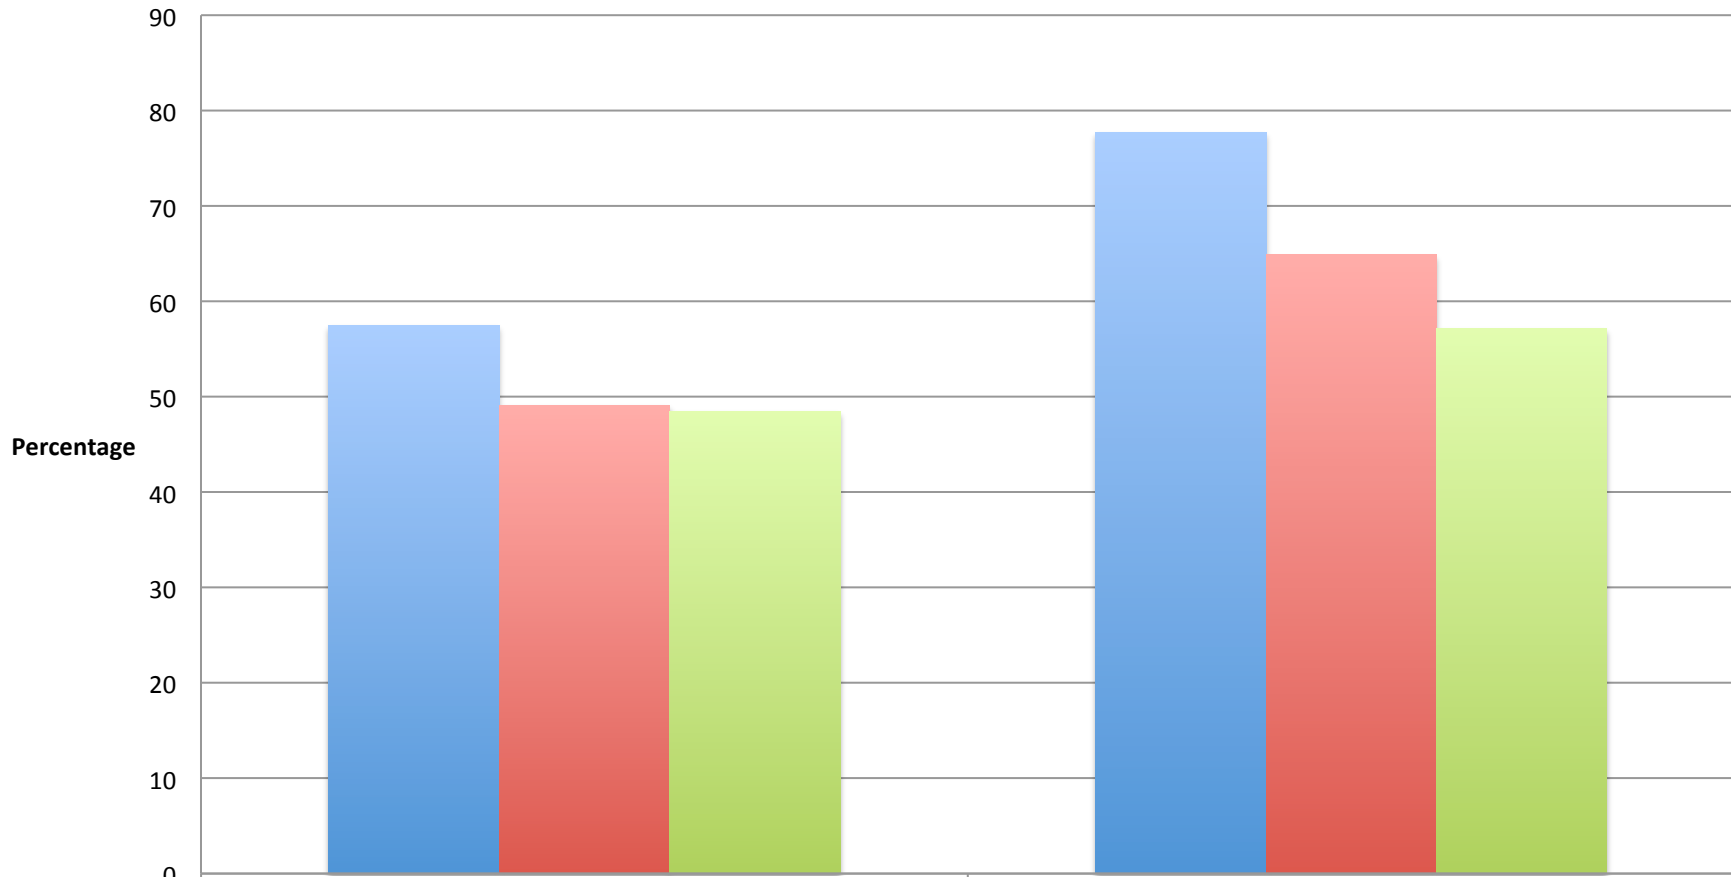

## Raymore Elementary 3rd Grade ELA Adv & Prof %

	2013-2014	2014-2015
Raymore	57.5	77.7
District	49.1	64.9
State	48.5	57.2