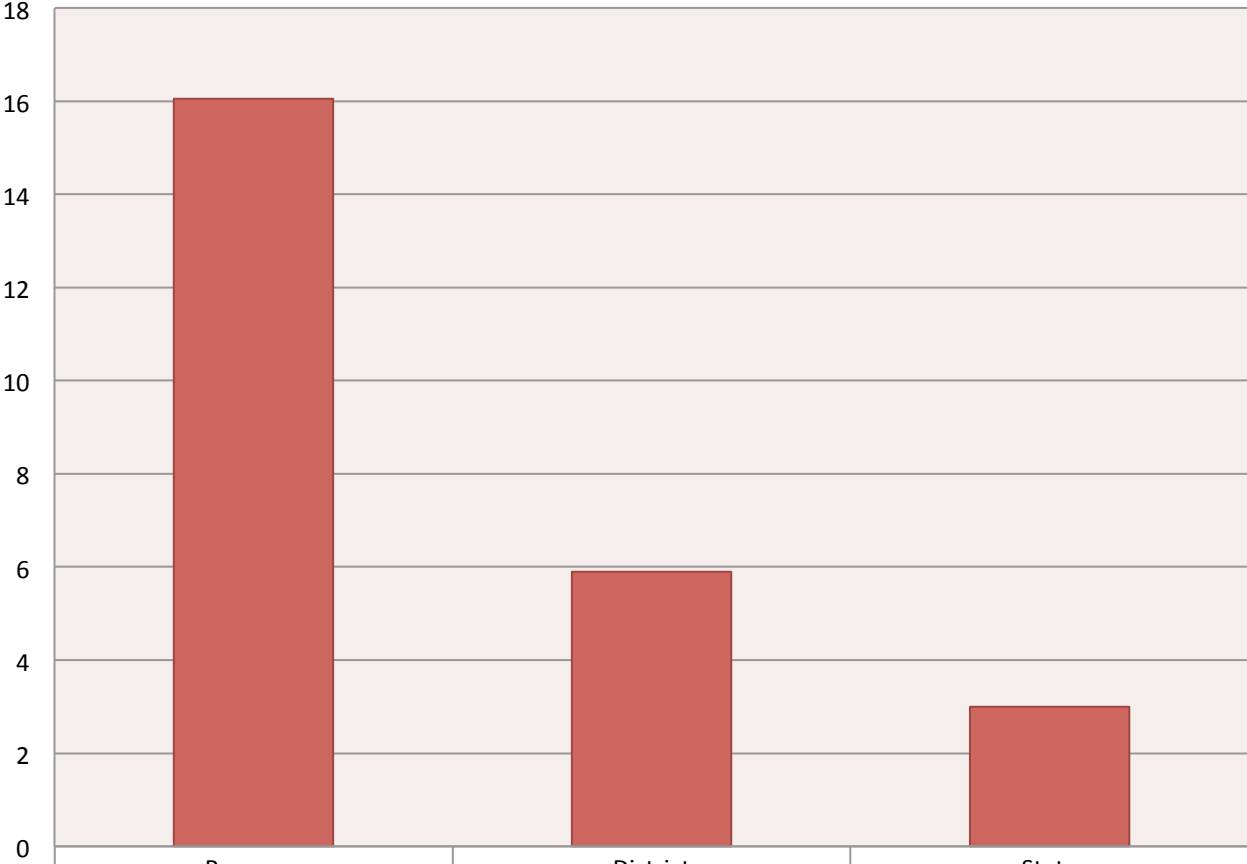

Raymore Elementary 4th Grade Increase in Adv & Prof % SY13-14 to SY 14-15

Percent Increase

■ Raymore Elementary 4th Grade Increase in Adv & Prof % SY13-14 to SY 14-15

Raymore
16.05

District
5.9

State
3