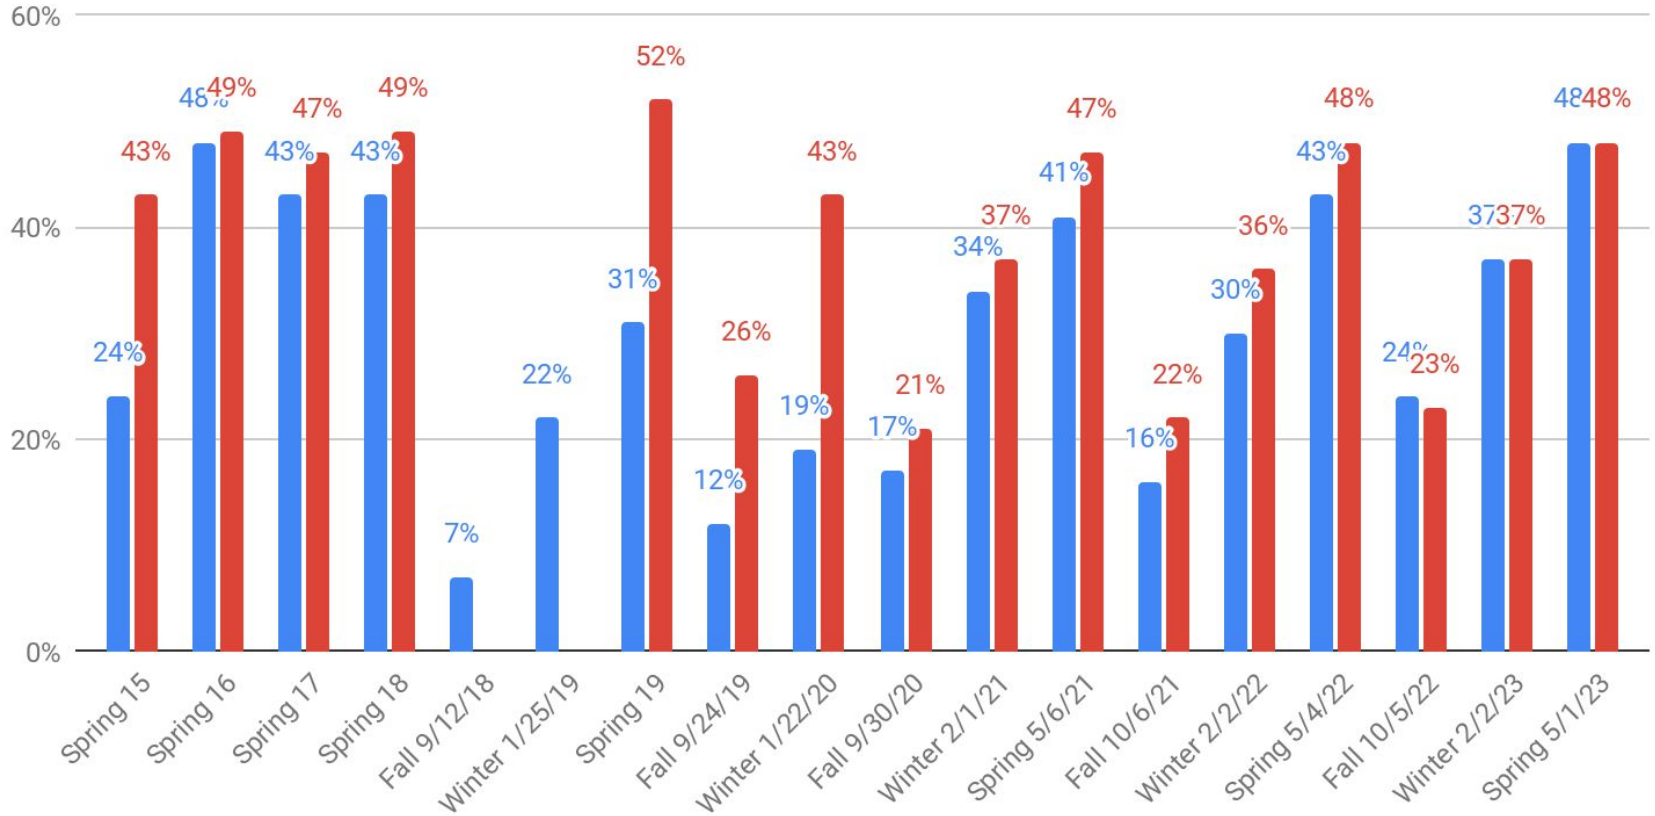

7th Grade Math

■ RMS Total Proficient/Advanced ■ State Average