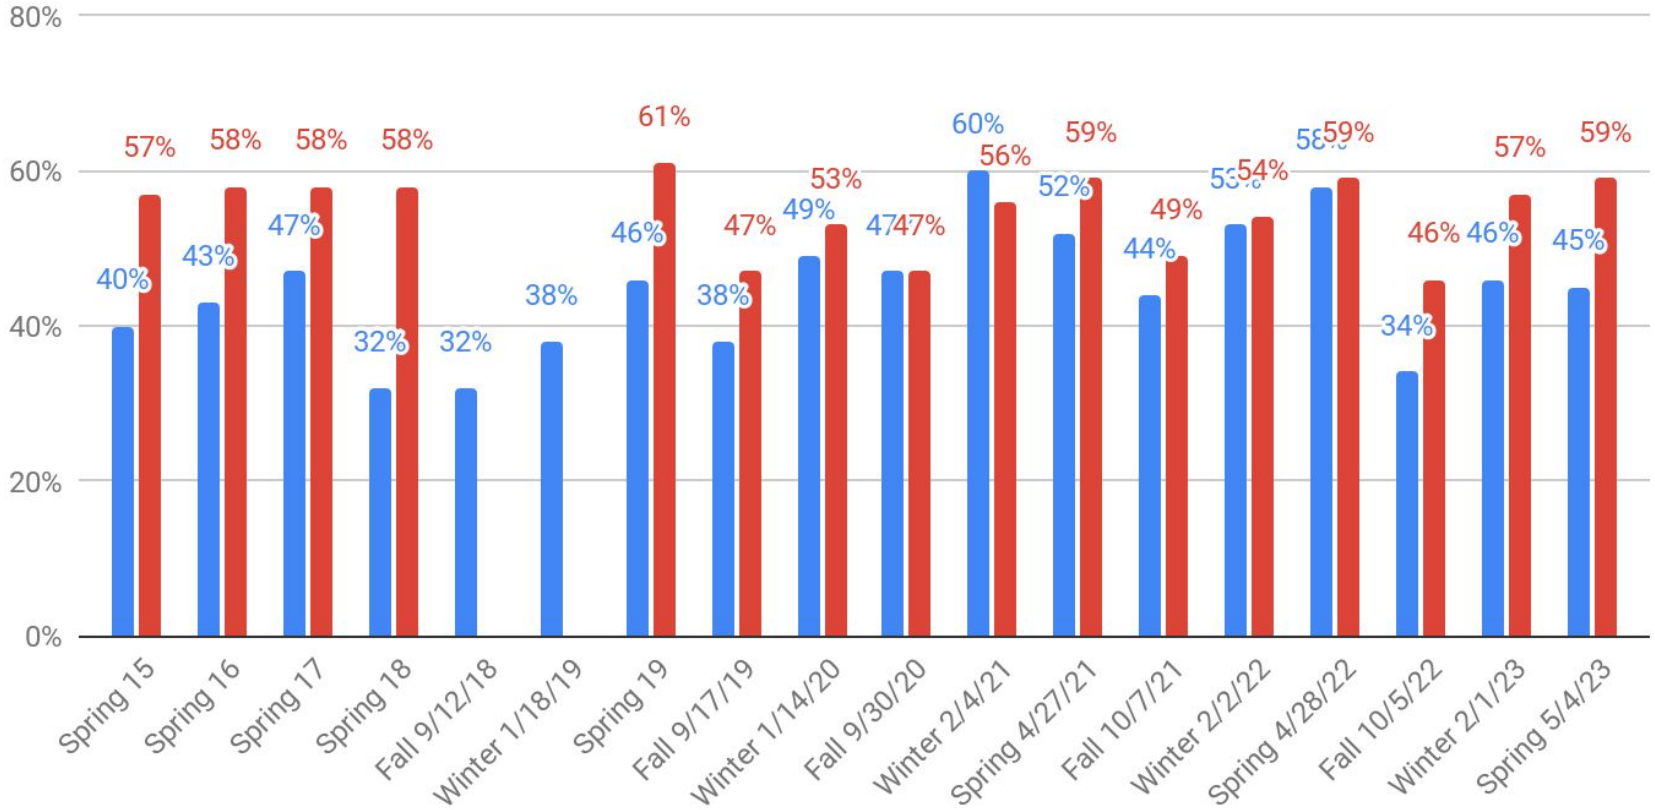

Rawlins Middle School

Longitudinal WYTOPP Data

6th Grade ELA

■ RMS Total Proficient/Advanced ■ State Average

7th Grade ELA

RMS Total Proficient/Advanced State Average

8th Grade ELA

■ RMS Total Proficient/Advanced ■ State Average