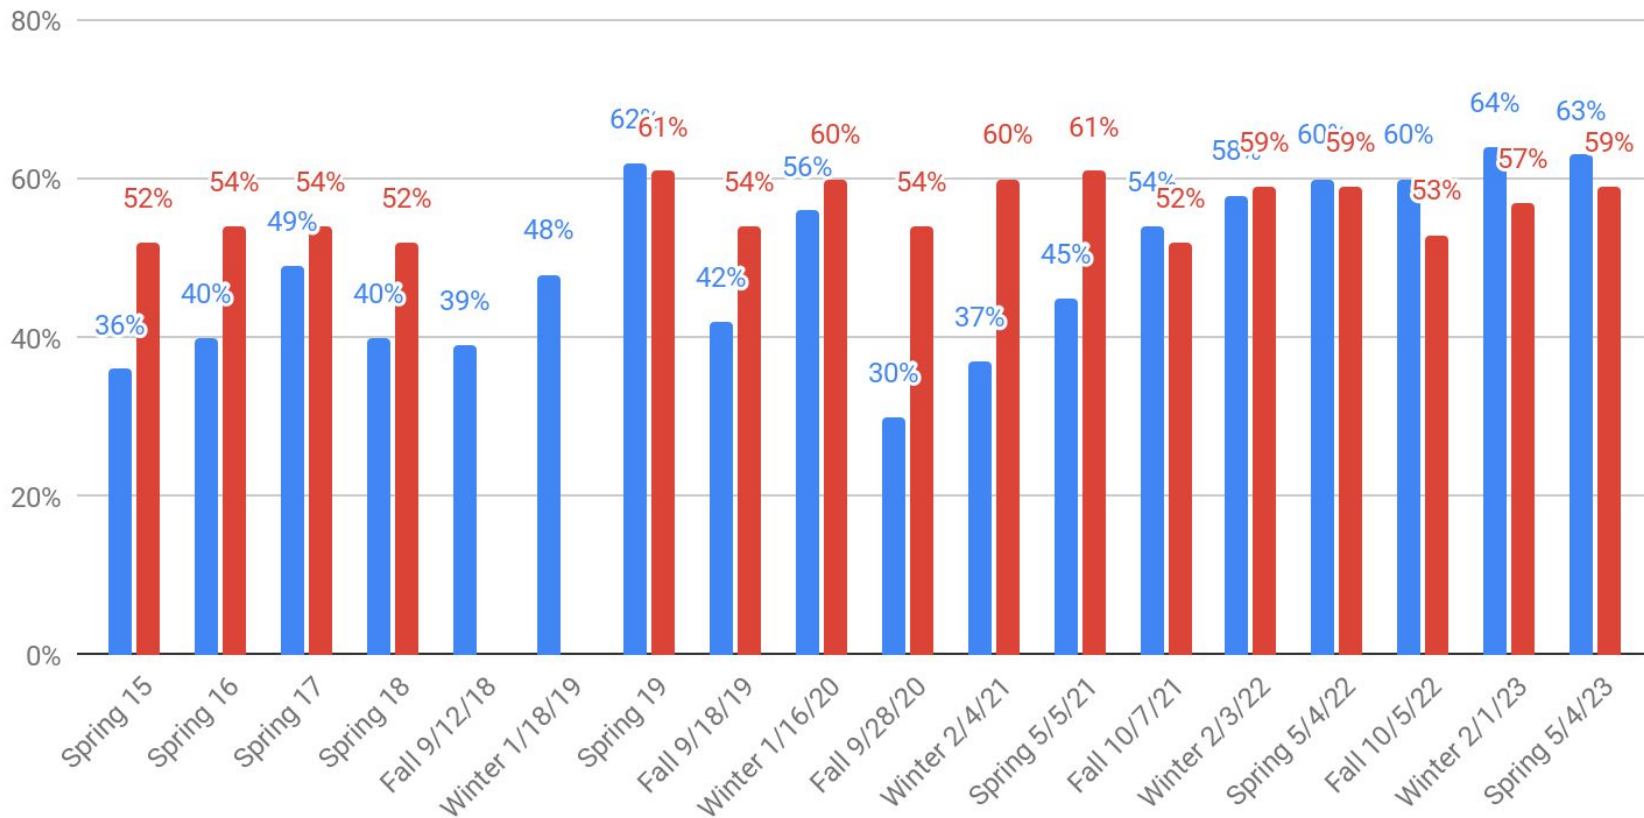

Rawlins Middle School

Longitudinal WYTOPP Data

6th Grade ELA

■ RMS Total Proficient/Advanced ■ State Average

7th Grade ELA

RMS Total Proficient/Advanced State Average

8th Grade ELA

■ RMS Total Proficient/Advanced ■ State Average