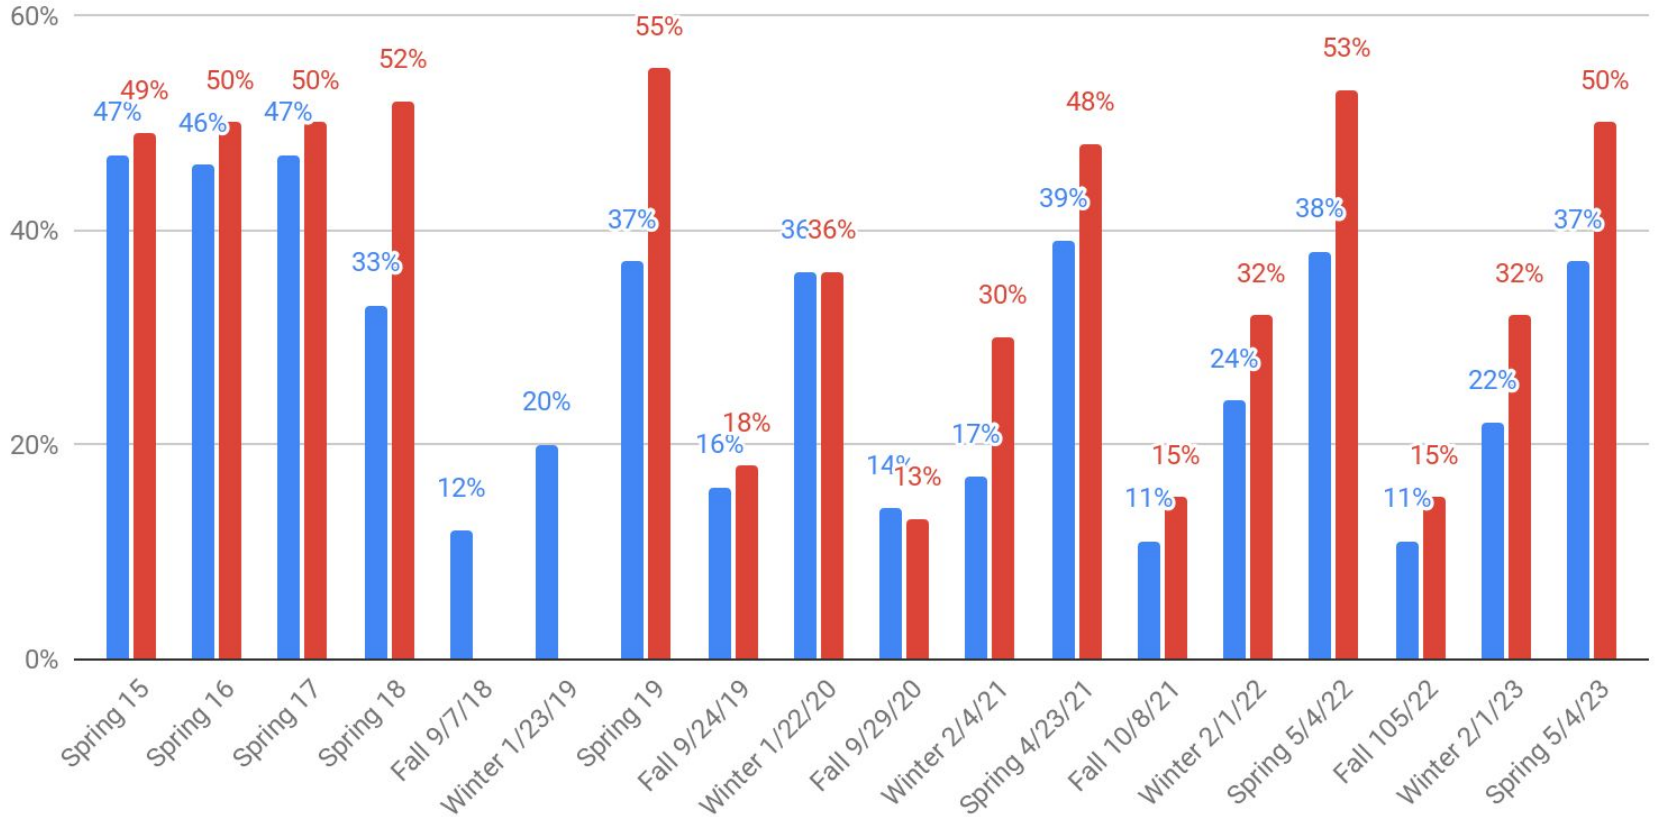

6th Grade Math

■ RMS Total Proficient/Advanced   ■ State Average