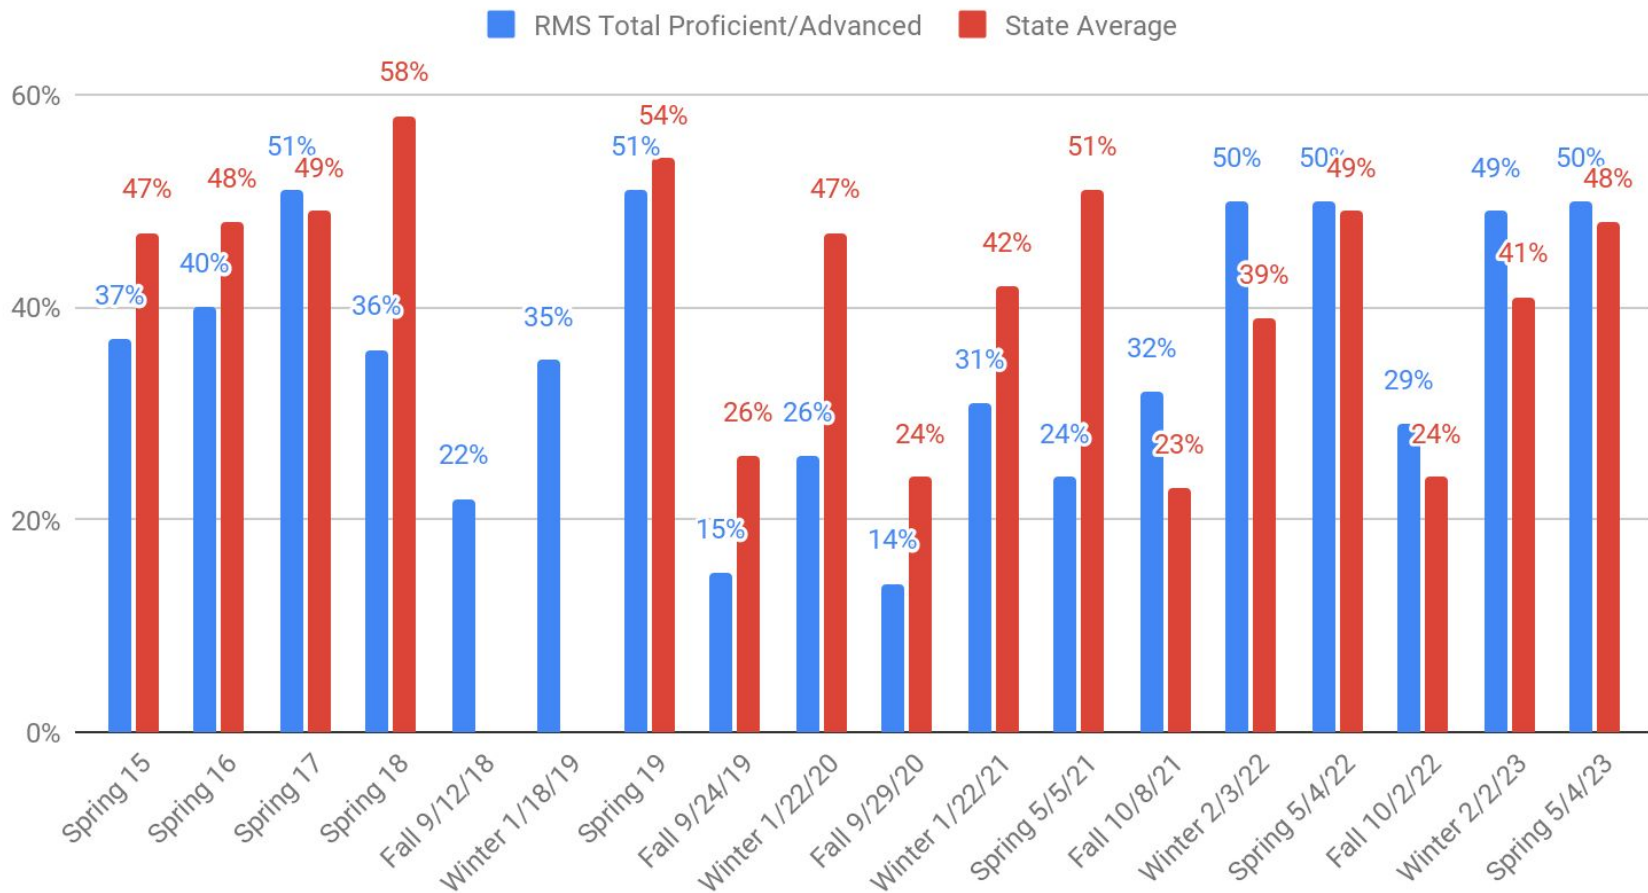

8th Grade Math