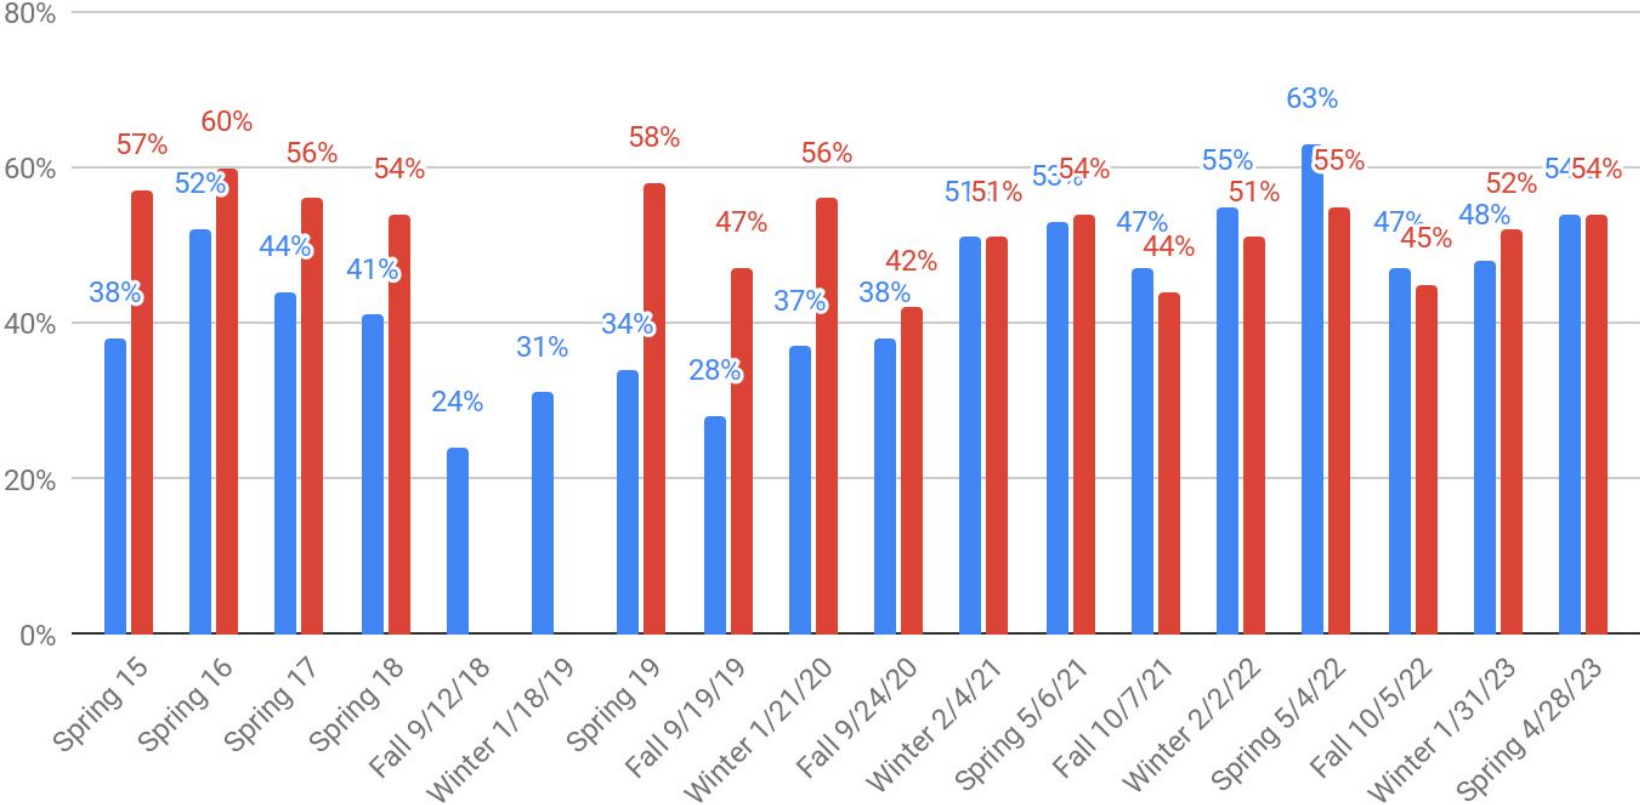

Rawlins Middle School

Longitudinal WYTOPP Data

6th Grade ELA

■ RMS Total Proficient/Advanced ■ State Average

7th Grade ELA

RMS Total Proficient/Advanced State Average

8th Grade ELA

■ RMS Total Proficient/Advanced ■ State Average