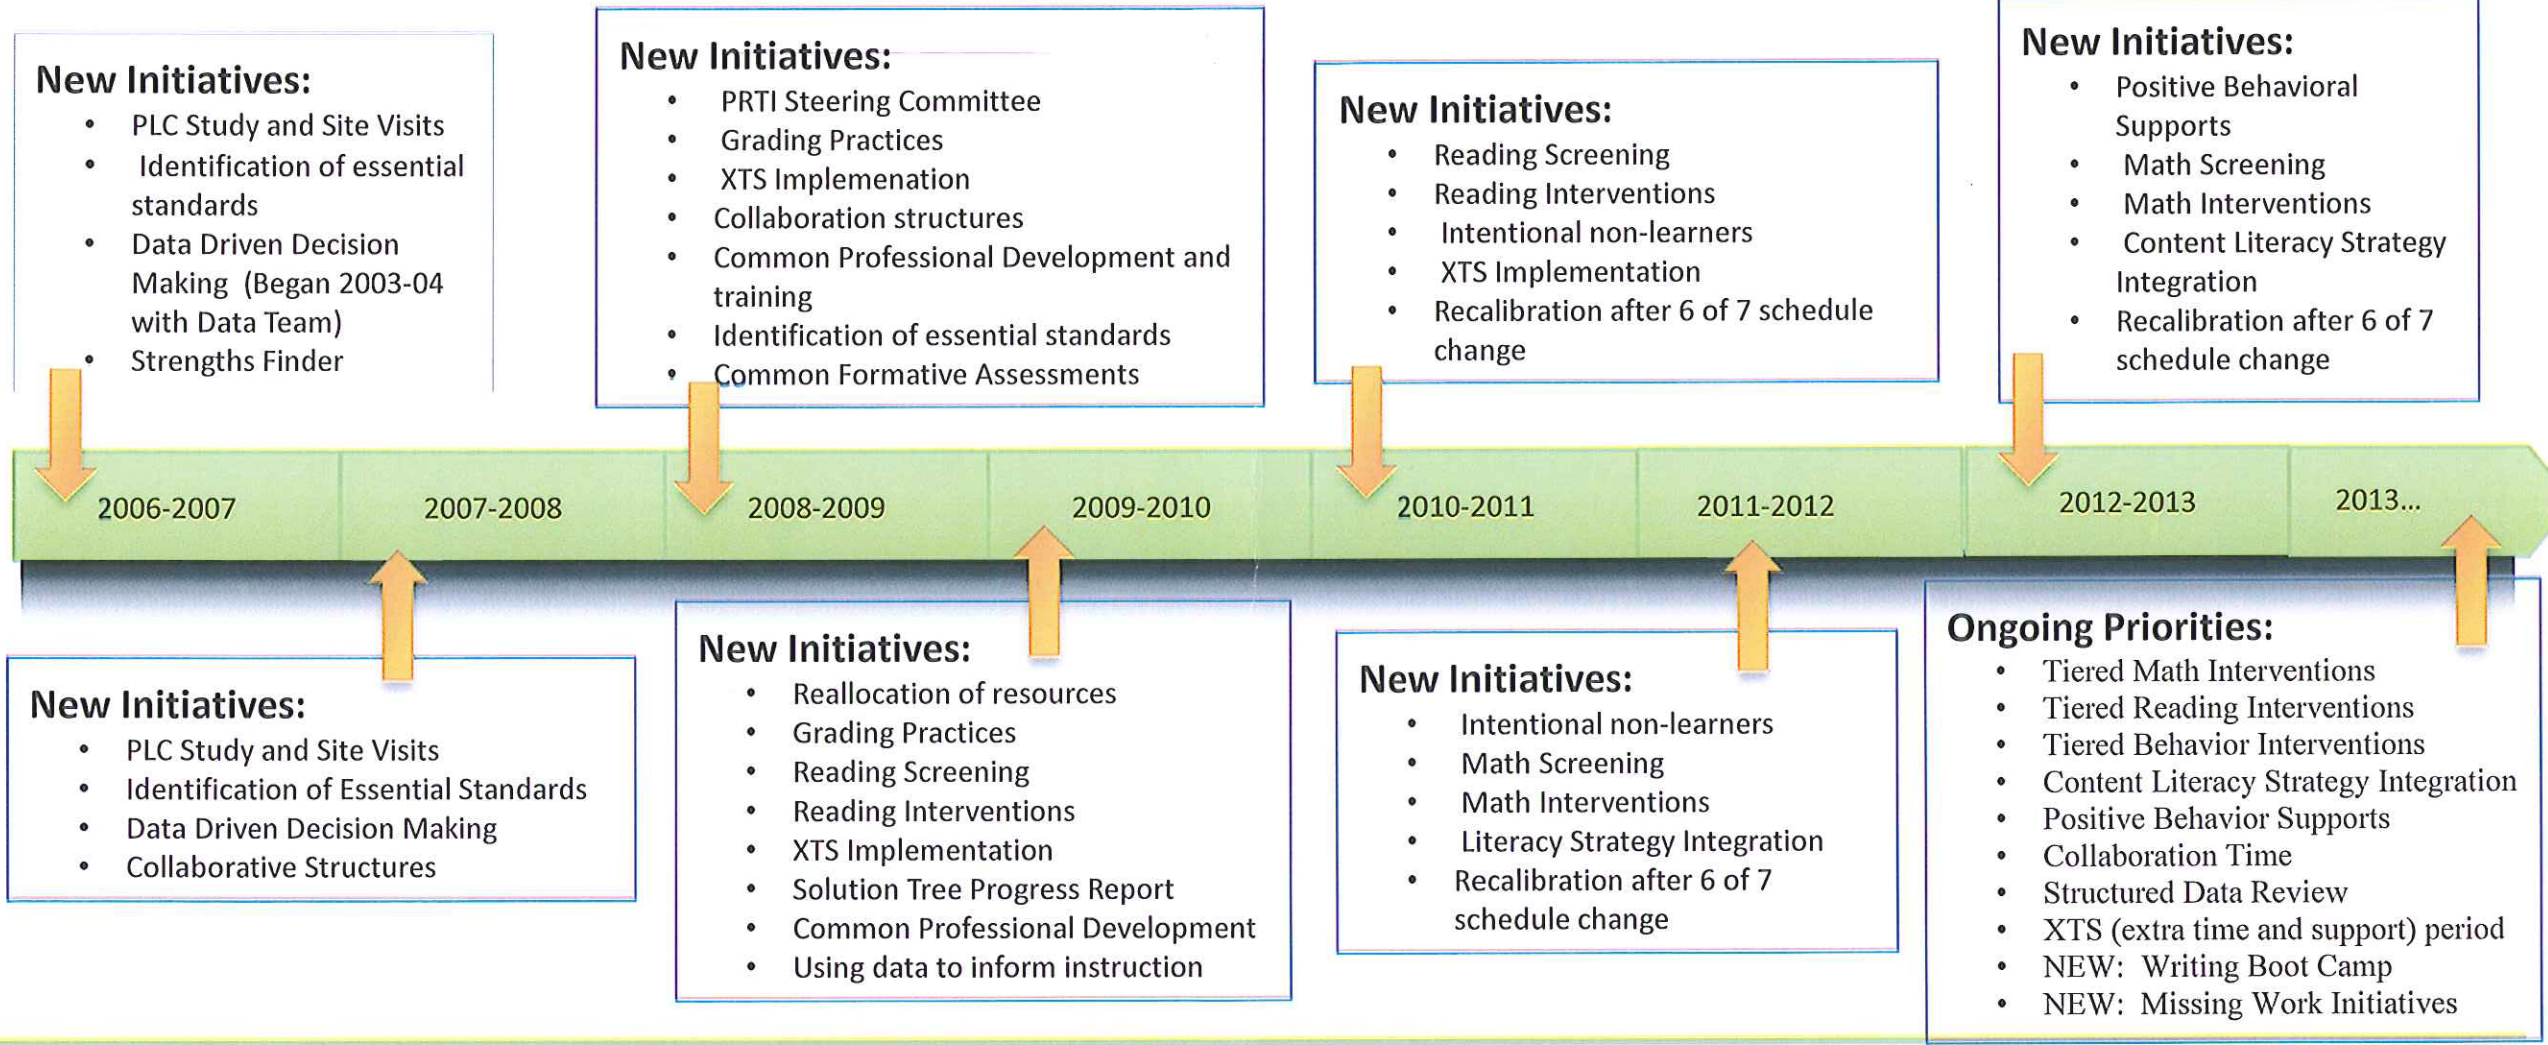

# Portage West Middle School's *Pyramid Response to Intervention (PRTI/MTSS)*

## Timeline

*WMS: "Where failure is unthinkable and success is just a matter of additional time and support."* WMS Teacher: Susan Vasco 2010