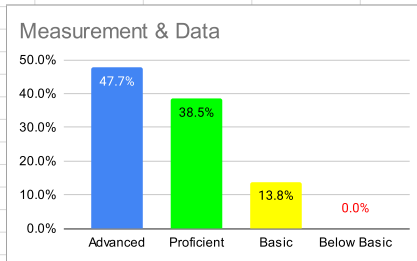

2021 Grade 4 MATH Forward Proficiency Levels by Strand

Counts of students in each	Proficiency Cat	Operations & Algebraic Thinking	Number & Operations in Base Ten	Number & Operations - Fractions	Measurement & Data	Geometry
Advanced		31	32	34	31	34
Proficient		25	24	22	25	24
Basic		9	9	9	9	7
Below Basic		0	0	0	0	0
total		65	65	65	65	65