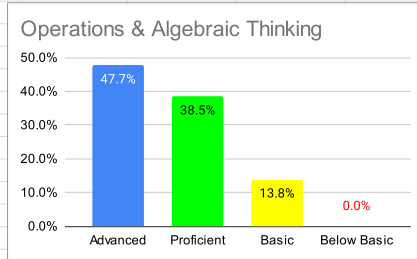

2021 Grade 4 MATH Forward Proficiency Levels by Strand

Counts of students in each	Proficiency Cat	Operations & Algebraic Thinking	Number & Operations in Base Ten	Number & Operations - Fractions	Measurement & Data	Geometry
Advanced		31	32	34	31	34
Proficient		25	24	22	25	24
Basic		9	9	9	9	7
Below Basic		0	0	0	0	0
total		65	65	65	65	65