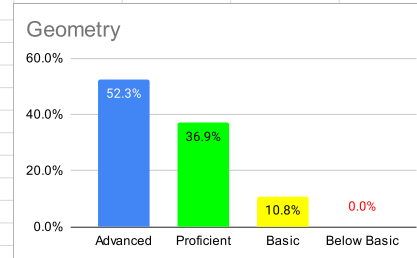

2021 Grade 4 MATH Forward Proficiency Levels by Strand

Counts of students in each	Proficiency Cat	Operations & Algebraic Thinking	Number & Operations in Base Ten	Number & Operations - Fractions	Measurement & Data	Geometry
Advanced		31	32	34	31	34
Proficient		25	24	22	25	24
Basic		9	9	9	9	7
Below Basic		0	0	0	0	0
total		65	65	65	65	65