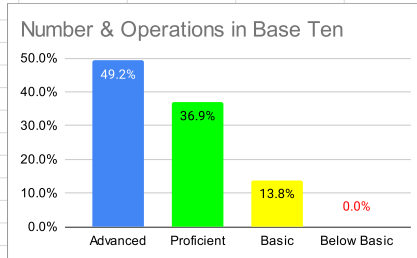

2021 Grade 4 MATH Forward Proficiency Levels by Strand

Counts of students in each	Proficiency Cat	Operations & Algebraic Thinking	Number & Operations in Base Ten	Number & Operations - Fractions	Measurement & Data	Geometry
Advanced		31	32	34	31	34
Proficient		25	24	22	25	24
Basic		9	9	9	9	7
Below Basic		0	0	0	0	0
total		65	65	65	65	65