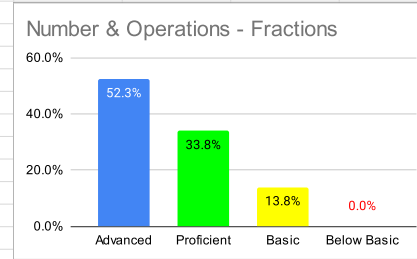

2021 Grade 4 MATH Forward Proficiency Levels by Strand

Counts of students in each	Proficiency Cat	Operations & Algebraic Thinking	Number & Operations in Base Ten	Number & Operations - Fractions	Measurement & Data	Geometry
Advanced		31	32	34	31	34
Proficient		25	24	22	25	24
Basic		9	9	9	9	7
Below Basic		0	0	0	0	0
total		65	65	65	65	65