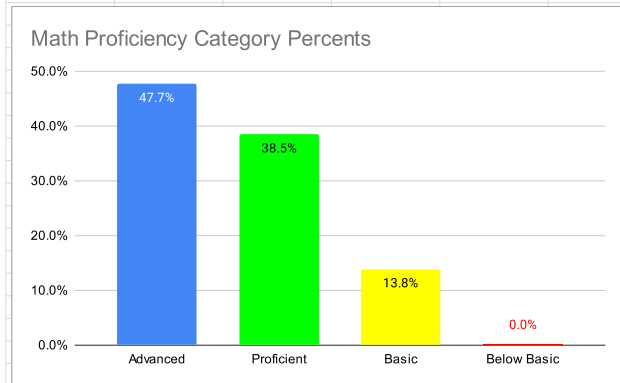

2021 Grade 4 MATH Forward Proficiency Levels by Strand

Counts of students in each	Proficiency Cat	Operations & Algebraic Thinking	Number & Operations in Base Ten	Number & Operations - Fractions	Measurement & Data	Geometry
Advanced		31	32	34	31	34
Proficient		25	24	22	25	24
Basic		9	9	9	9	7
Below Basic		0	0	0	0	0
total		65	65	65	65	65