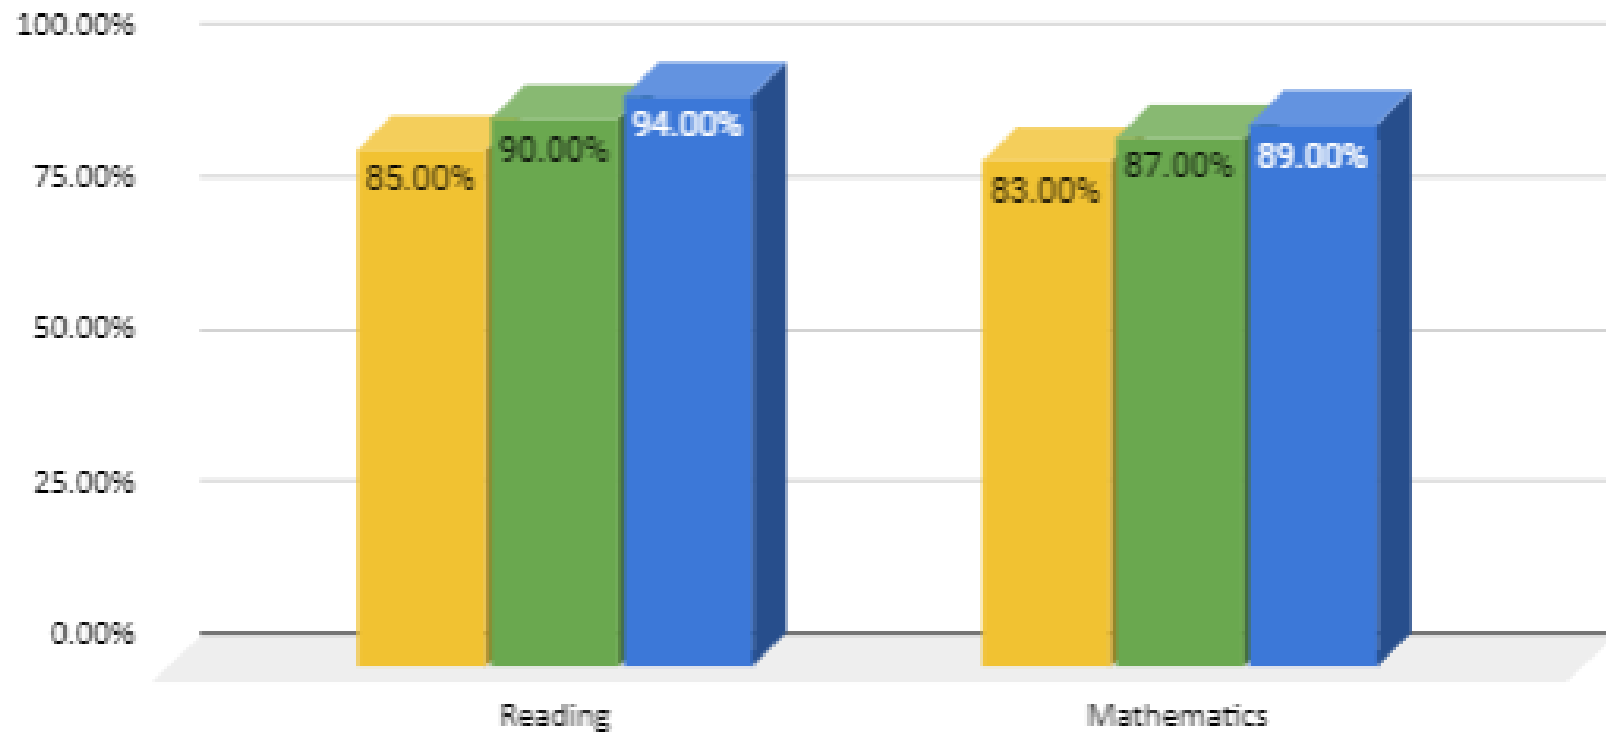

EVENING STAR ELEMENTARY

2nd Grade NWEA MAP

Median Spring Mean RIT %tile

[2020-2021] [2021-2022] [2022-2023]

EVENING STAR ELEMENTARY

3rd Grade NWEA MAP

Median Spring Mean RIT %tile

[2020-2021] [2021-2022] [2022-2023]