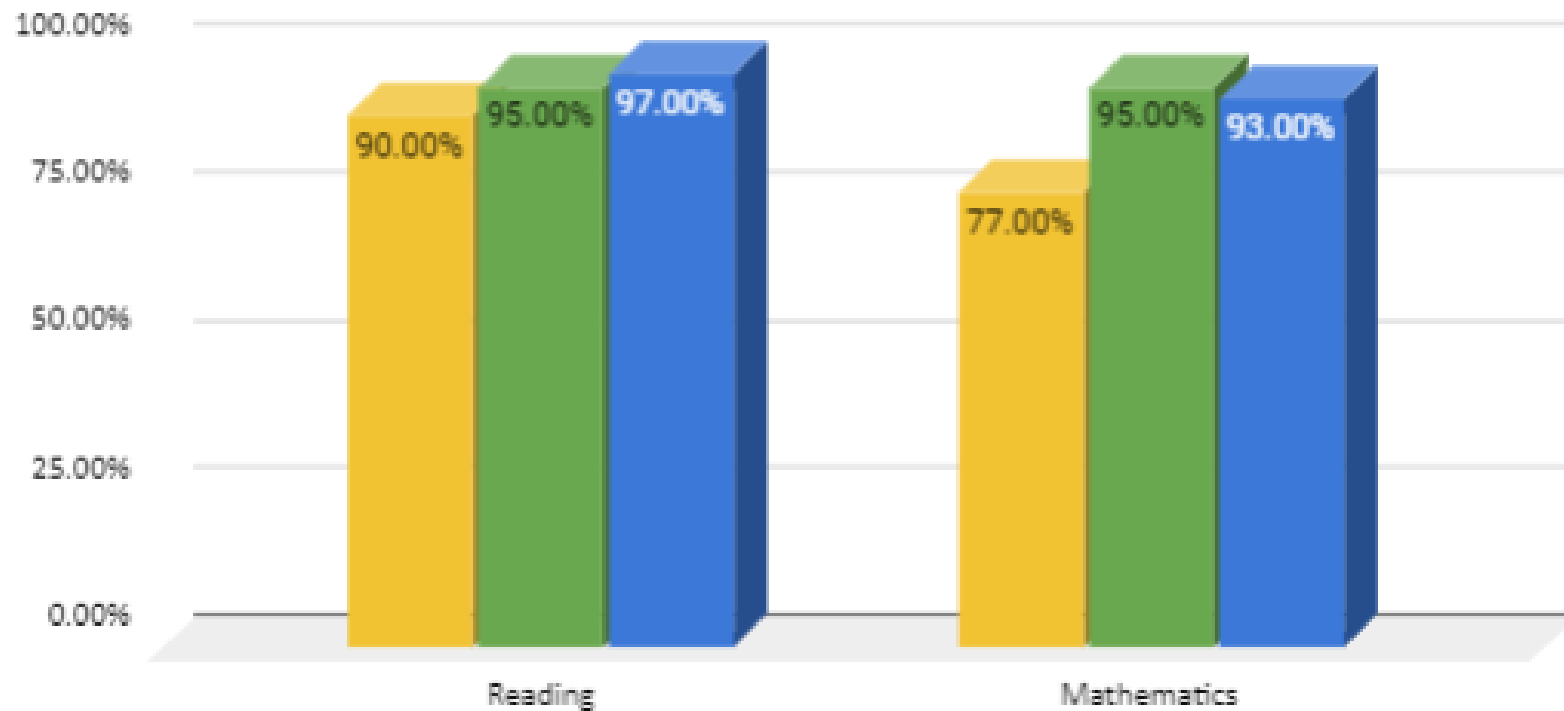

EVENING STAR ELEMENTARY

2nd Grade NWEA MAP

Median Spring Mean RIT %tile

[2020-2021] [2021-2022] [2022-2023]