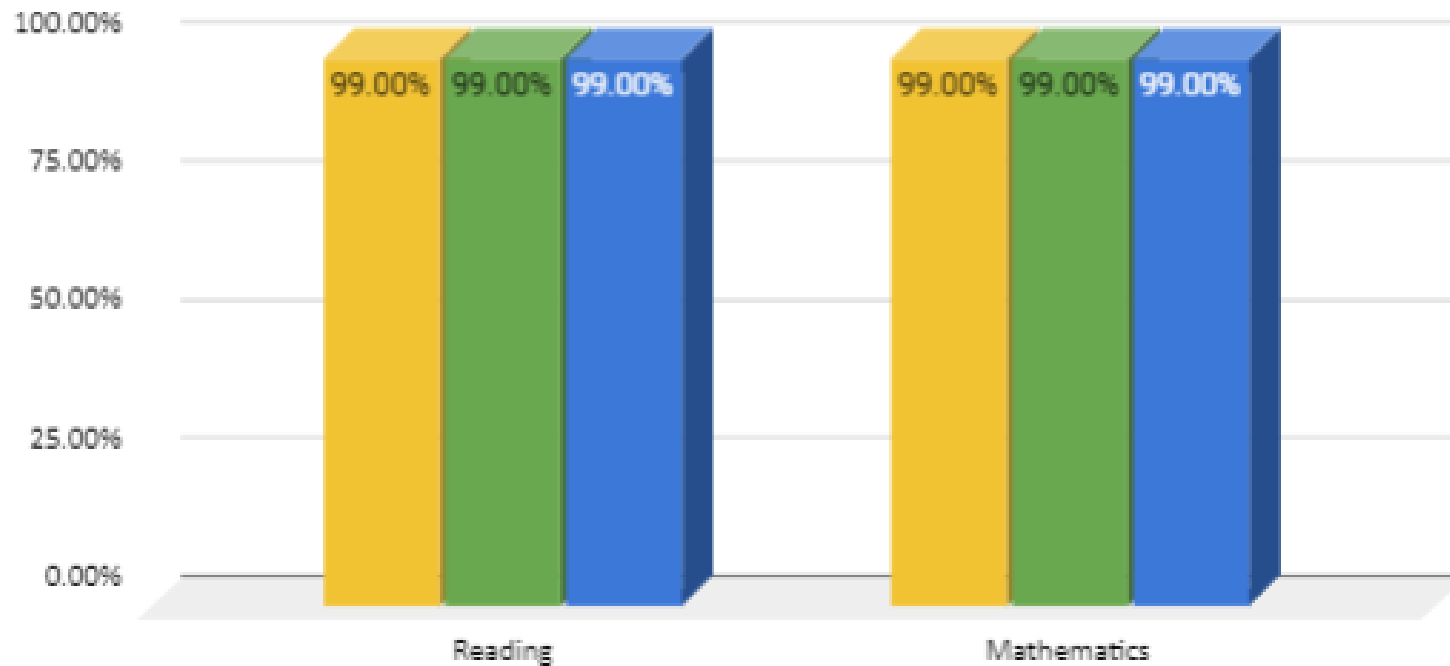

EVENING STAR ELEMENTARY

Kindergarten NWEA MAP

Median Spring Mean RIT %tile

[2020-2021] [2021-2022] [2022-2023]

EVENING STAR ELEMENTARY

1st Grade NWEA MAP

Median Spring Mean RIT %tile

[2020-2021] [2021-2022] [2022-2023]