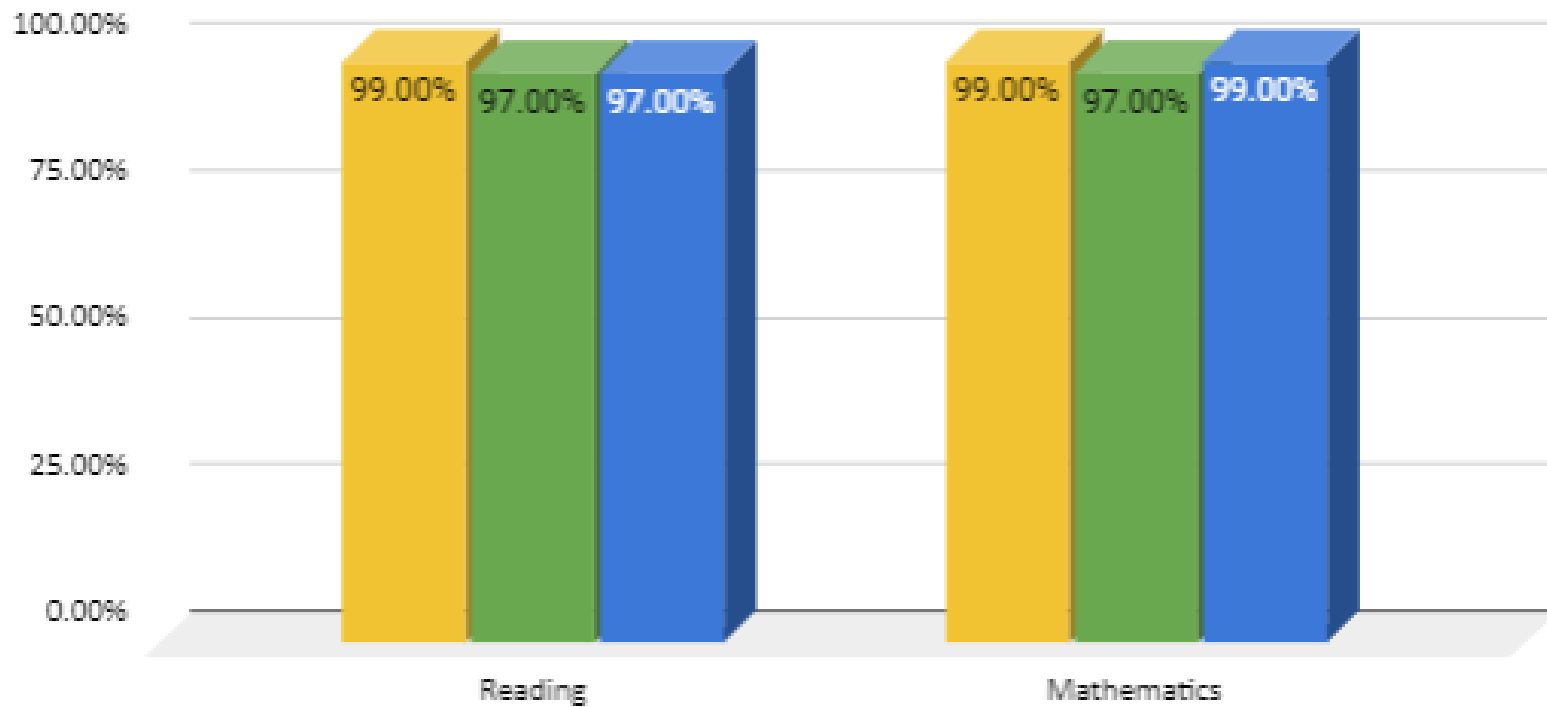

EVENING STAR ELEMENTARY

Kindergarten NWEA MAP

Median Spring Mean RIT %tile

[2020-2021] [2021-2022] [2022-2023]

EVENING STAR ELEMENTARY

1st Grade NWEA MAP

Median Spring Mean RIT %tile

[2020-2021] [2021-2022] [2022-2023]