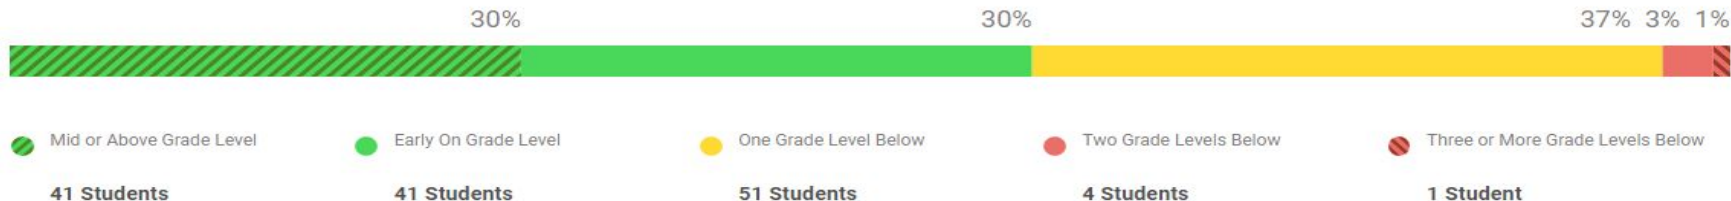

60%

2021-2022 iReady Math Spring Diagnostic

Overall Placement

Students Assessed/Total: 138/138

60%

2022-2023 iReady Math Spring Diagnostic

Overall Placement

Students Assessed/Total: 380/382