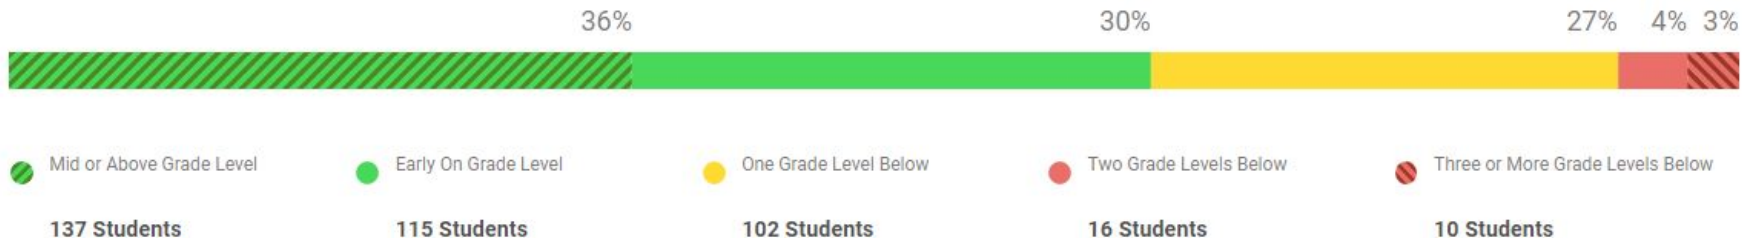

2022-2023 iReady Math Spring Diagnostic

Overall Placement

Students Assessed/Total: 380/382

66%