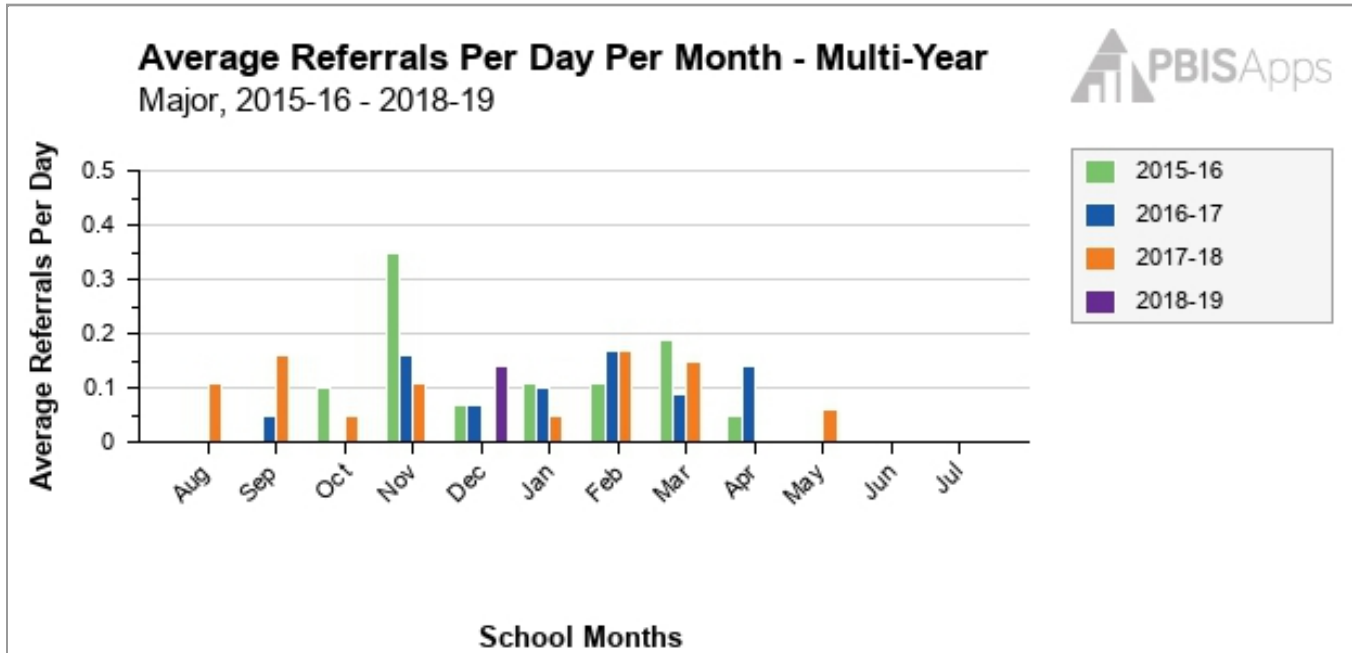

Desert School - Wamsutter

Generated: Jan 28, 2019, 2:24:26 PM

Average Referrals Per Day Per Month - Multi-Year

2015-16 - 2018-19

- Referral Type: Major
- Show National Data on Graph: No

Data Table				
Month	2015-16	2016-17	2017-18	2018-19
January	2	2	1	0
February	2	3	3	0
March	4	2	3	0
April	1	2	0	0
May	0	0	1	0
June	0	0	0	0
July	0	0	0	0
August	0	0	1	0
September	0	1	3	0
October	2	0	1	0
November	6	3	2	0
December	1	1	0	2
Totals:	18	14	15	2