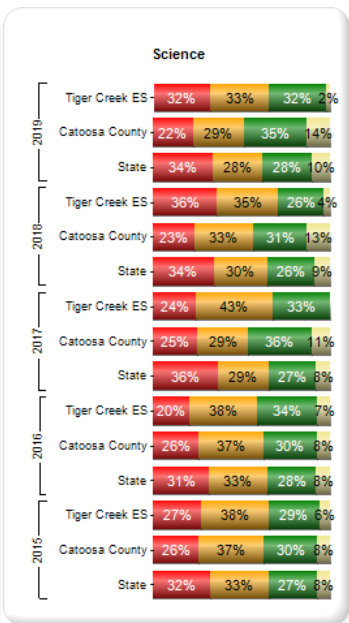

Search By GTID <input type="text"/>	Search By Year, System, School, Grade and Student 2021 Catoosa County Tiger Creek Elementary School Grade Go	
Consider Best Score: No	Season: Spring	View Report
Admin Group: Main,Retest	Fiscal Year: 2019,2018,2017,2016,2015	
Filter Group: Total	Filter Value: Total	

of 1

 Find | Next

Historical SCHOOL MilestonesEOG Results for: Catoosa County - Tiger Creek Elementary School Monday, August 31, 2020

Spring MilestonesEOG Results (Main)	For year(s): 2019,2018,2017,2016,2015	Filter Group: Total	More Detailed Data .0
---	---	----------------------------	--