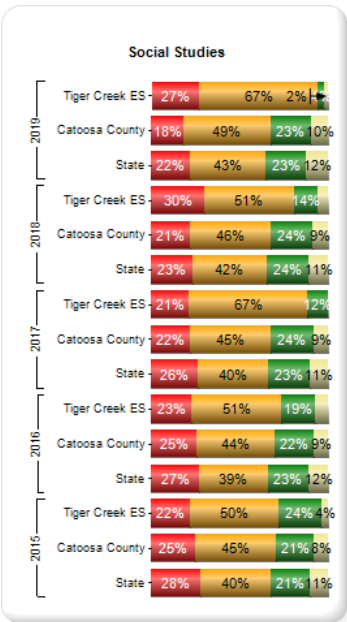

Search By GTID <input type="text"/>	Search By Year, System, School, Grade and Student 2021 Catoosa County Tiger Creek Elementary School Grade Go	
Consider Best Score: No	Season: Spring	View Report
Admin Group: Main,Retest	Fiscal Year: 2019,2018,2017,2016,2015	
Filter Group: Total	Filter Value: Total	

of 1

 Find | Next

Historical SCHOOL MilestonesEOG Results for: Catoosa County - Tiger Creek Elementary School Monday, August 31, 2020

Spring MilestonesEOG Results (Main)	For year(s): 2019,2018,2017,2016,2015	Filter Group: Total	More Detailed Data .0
---	---	----------------------------	--