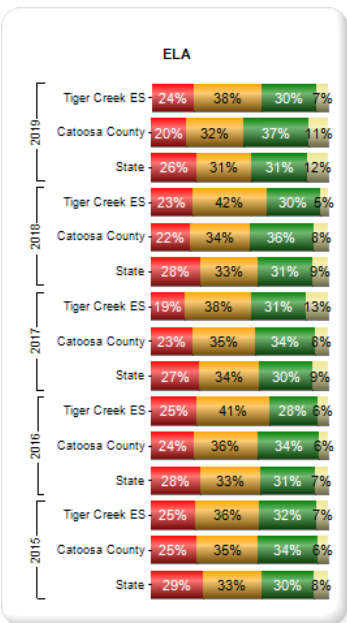

Search By GTID <input type="text"/>	Search By Year, System, School, Grade and Student 2021 Catoosa County Tiger Creek Elementary School Grade Go	
Consider Best Score: No	Season: Spring	View Report
Admin Group: Main,Retest	Fiscal Year: 2019,2018,2017,2016,2015	
Filter Group: Total	Filter Value: Total	

of 1

 Find | Next

Historical SCHOOL MilestonesEOG Results for: Catoosa County - Tiger Creek Elementary School Monday, August 31, 2020

Spring MilestonesEOG Results (Main)	For year(s): 2019,2018,2017,2016,2015	Filter Group: Total	More Detailed Data .0
---	---	----------------------------	--