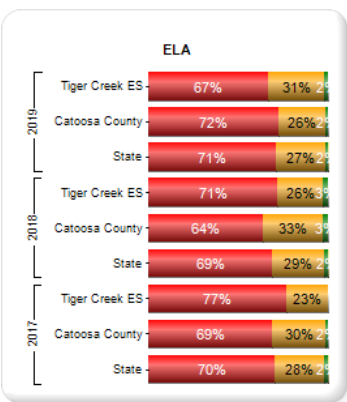

For year(s): 2019,2018,2017,2016,2015

[More Detailed Data](#)
.