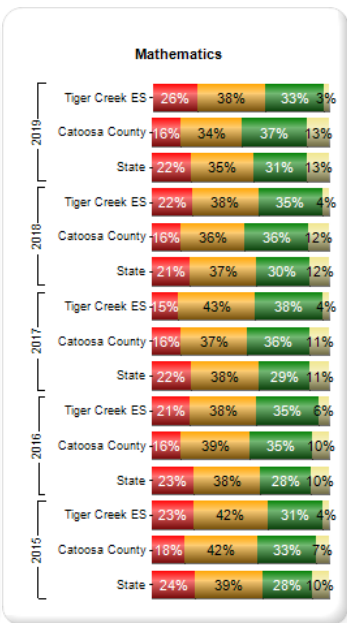

Search By GTID <input type="text"/>	Search By Year, System, School, Grade and Student 2021 Catoosa County Tiger Creek Elementary School Grade Go	
Consider Best Score: No	Season: Spring	View Report
Admin Group: Main,Retest	Fiscal Year: 2019,2018,2017,2016,2015	
Filter Group: Total	Filter Value: Total	

of 1

 Find | Next

Historical SCHOOL MilestonesEOG Results for: Catoosa County - Tiger Creek Elementary School Monday, August 31, 2020

Spring MilestonesEOG Results (Main)	For year(s): 2019,2018,2017,2016,2015	Filter Group: Total	More Detailed Data .0
---	---	----------------------------	--