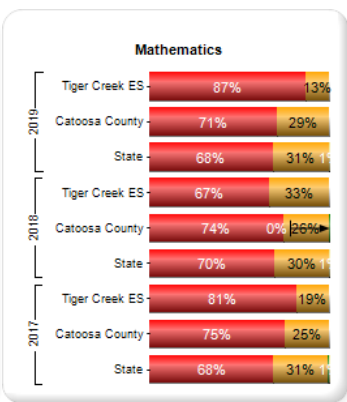

For year(s): 2019,2018,2017,2016,2015

[More Detailed Data](#)
.