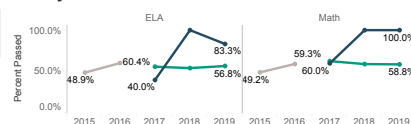

Military Parent