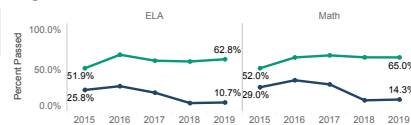

English Learners