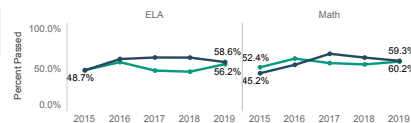

Smarter Balanced Assessment Results

East Valley School District (Yakima) East Valley Elementary

Select a School(s)
East Valley Elementary

2019 Results

ELA		Math	
Num of Students	Percent Passed	Num of Students	Percent Passed
270	57.4%	268	59.7%

All Students

Federal Race/Ethnicity

	ELA		Math	
	Num of Students	Percent Passed	Num of Students	Percent Passed
American Indian/ Alaskan Native	1	100.0%	1	100.0%
Asian	1	100.0%	1	100.0%
Black/ African American	3	100.0%	3	33.3%
Hispanic/ Latino of any race(s)	133	43.6%	133	45.8%
Native Hawaiian/ Other Pacific I.	1	0.0%	1	0.0%
Two or More Races	10	70.0%	10	80.0%
White	121	70.2%	119	73.9%

	ELA		Math	
	Num of Students	Percent Passed	Num of Students	Percent Passed
Low-Income	171	47.4%	169	49.1%
Non-Low Income	99	74.7%	99	77.8%

Low Income

	ELA		Math	
	Num of Students	Percent Passed	Num of Students	Percent Passed
English Language Learners	28	10.7%	28	14.3%
Non-English Language Learners	242	62.8%	240	65.0%

English Learners

	ELA		Math	
	Num of Students	Percent Passed	Num of Students	Percent Passed
Students with Disabilities	29	13.8%	29	13.8%
Students without Disabilities	241	62.7%	239	65.3%

Students with Disabilities

	ELA		Math	
	Num of Students	Percent Passed	Num of Students	Percent Passed
Foster Care	2	100.0%	2	100.0%
Non-Foster Care	268	57.1%	266	59.4%

Foster Care

	ELA		Math	
	Num of Students	Percent Passed	Num of Students	Percent Passed
Female	133	58.6%	133	60.2%
Male	137	56.2%	135	59.3%

Gender

	ELA		Math	
	Num of Students	Percent Passed	Num of Students	Percent Passed
Homeless	9	33.3%	9	44.4%
Non-Homeless	261	58.2%	259	60.2%

Homeless

	ELA		Math	
	Num of Students	Percent Passed	Num of Students	Percent Passed
Migrant	14	21.4%	14	35.7%
Non Migrant	256	59.4%	254	61.0%

Migrant