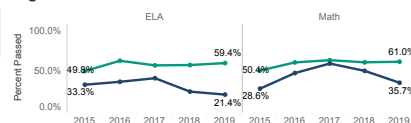

Smarter Balanced Assessment Results

East Valley School District (Yakima) East Valley Elementary

Select a School(s)
East Valley Elementary

2019 Results

ELA		Math	
Num of Students	Percent Passed	Num of Students	Percent Passed
270	57.4%	268	59.7%

All Students

Federal Race/Ethnicity

	ELA		Math	
	Num of Students	Percent Passed	Num of Students	Percent Passed
American Indian/ Alaskan Native	1	100.0%	1	100.0%
Asian	1	100.0%	1	100.0%
Black/ African American	3	100.0%	3	33.3%
Hispanic/ Latino of any race(s)	133	43.6%	133	45.8%
Native Hawaiian/ Other Pacific I.	1	0.0%	1	0.0%
Two or More Races	10	70.0%	10	80.0%
White	121	70.2%	119	73.9%

	ELA		Math	
	Num of Students	Percent Passed	Num of Students	Percent Passed
Low-Income	171	47.4%	169	49.1%
Non-Low Income	99	74.7%	99	77.8%

Low Income

	ELA		Math	
	Num of Students	Percent Passed	Num of Students	Percent Passed
English Language Learners	28	10.7%	28	14.3%
Non-English Language Learners	242	62.8%	240	65.0%

English Learners

	ELA		Math	
	Num of Students	Percent Passed	Num of Students	Percent Passed
Students with Disabilities	29	13.8%	29	13.8%
Students without Disabilities	241	62.7%	239	65.3%

Students with Disabilities

	ELA		Math	
	Num of Students	Percent Passed	Num of Students	Percent Passed
Foster Care	2	100.0%	2	100.0%
Non-Foster Care	268	57.1%	266	59.4%

Foster Care

	ELA		Math	
	Num of Students	Percent Passed	Num of Students	Percent Passed
Female	133	58.6%	133	60.2%
Male	137	56.2%	135	59.3%

Gender

	ELA		Math	
	Num of Students	Percent Passed	Num of Students	Percent Passed
Homeless	9	33.3%	9	44.4%
Non-Homeless	261	58.2%	259	60.2%

Homeless

	ELA		Math	
	Num of Students	Percent Passed	Num of Students	Percent Passed
Migrant	14	21.4%	14	35.7%
Non Migrant	256	59.4%	254	61.0%

Migrant