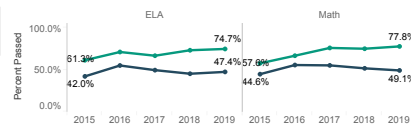

Smarter Balanced Assessment Results

East Valley School District (Yakima) East Valley Elementary

Select a School(s)
East Valley Elementary

2019 Results

ELA		Math	
Num of Students	Percent Passed	Num of Students	Percent Passed
270	57.4%	268	59.7%

All Students

Federal Race/Ethnicity

	ELA		Math	
	Num of Students	Percent Passed	Num of Students	Percent Passed
American Indian/ Alaskan Native	1	100.0%	1	100.0%
Asian	1	100.0%	1	100.0%
Black/ African American	3	100.0%	3	33.3%
Hispanic/ Latino of any race(s)	133	43.6%	133	45.8%
Native Hawaiian/ Other Pacific I.	1	0.0%	1	0.0%
Two or More Races	10	70.0%	10	80.0%
White	121	70.2%	119	73.9%

	ELA		Math	
	Num of Students	Percent Passed	Num of Students	Percent Passed
Low-Income	171	47.4%	169	49.1%
Non-Low Income	99	74.7%	99	77.8%

Low Income

	ELA		Math	
	Num of Students	Percent Passed	Num of Students	Percent Passed
English Language Learners	28	10.7%	28	14.3%
Non-English Language Learners	242	62.8%	240	65.0%

English Learners

	ELA		Math	
	Num of Students	Percent Passed	Num of Students	Percent Passed
Students with Disabilities	29	13.8%	29	13.8%
Students without Disabilities	241	62.7%	239	65.3%

Students with Disabilities

	ELA		Math	
	Num of Students	Percent Passed	Num of Students	Percent Passed
Foster Care	2	100.0%	2	100.0%
Non-Foster Care	268	57.1%	266	59.4%

Foster Care

	ELA		Math	
	Num of Students	Percent Passed	Num of Students	Percent Passed
Female	133	58.6%	133	60.2%
Male	137	56.2%	135	59.3%

Gender

	ELA		Math	
	Num of Students	Percent Passed	Num of Students	Percent Passed
Homeless	9	33.3%	9	44.4%
Non-Homeless	261	58.2%	259	60.2%

Homeless

	ELA		Math	
	Num of Students	Percent Passed	Num of Students	Percent Passed
Migrant	14	21.4%	14	35.7%
Non Migrant	256	59.4%	254	61.0%

Migrant