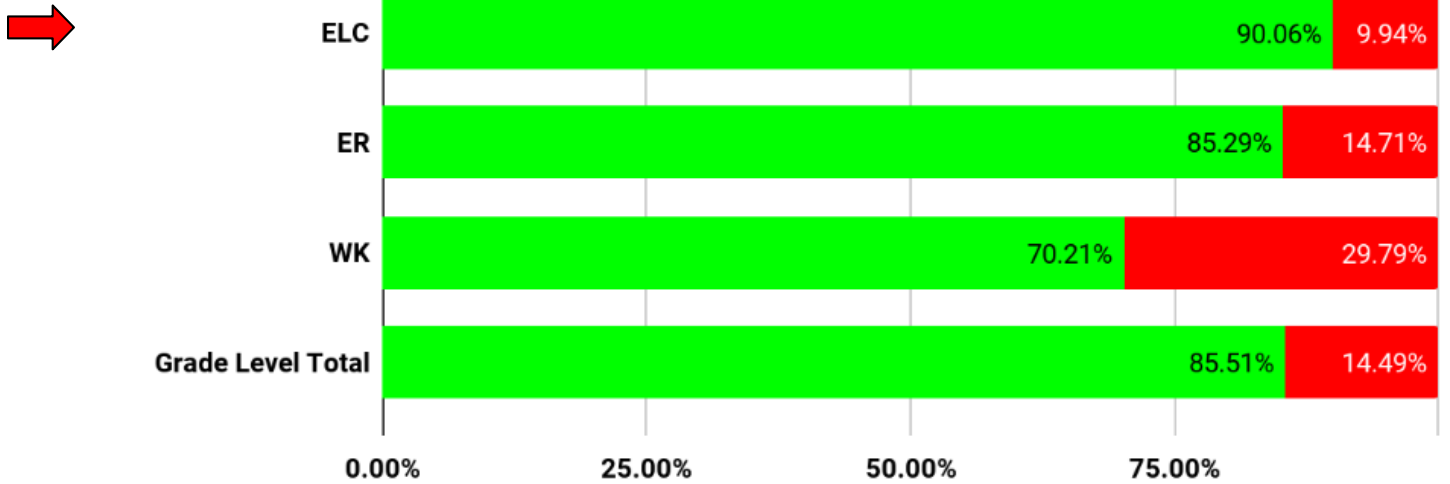

Kindergarten: 90% Goal: Rate at 19+ wpm, Accuracy at 95% or above,, Aimsweb 50% or above

## Fluency Check 90% Goal RATE

Yes% No%