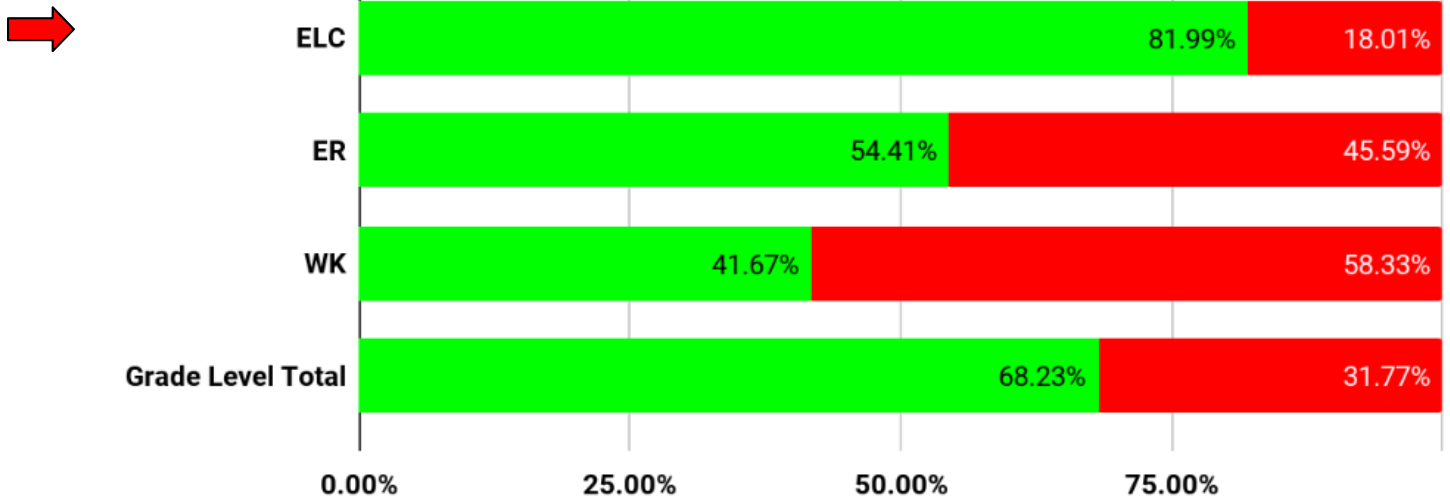

Fluency Check 90% Goal ACCURACY

Yes% No%