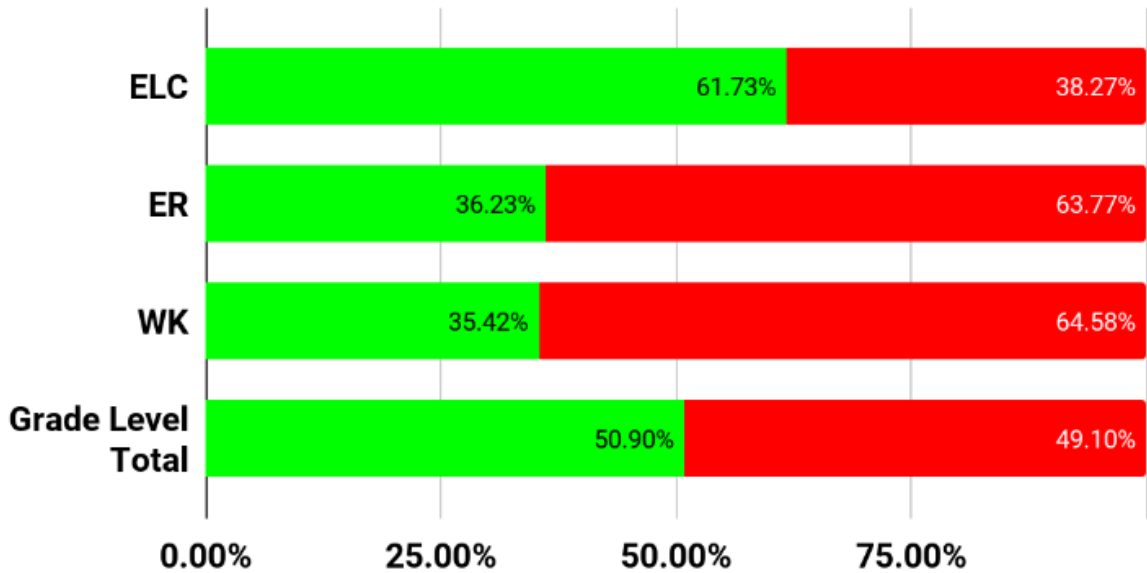

## Fluency Check 90% Goal RATE

Yes% No%

## Fluency Check 90% Goal ACCURACY

Yes% No%

**Kindergarten: 90% Goal:** Rate at 19+ wpm, Accuracy at 95% or above,, Aimsweb 50% or above

50th percentile or above

### AIMSWEB 90% Goal

Yes% No%