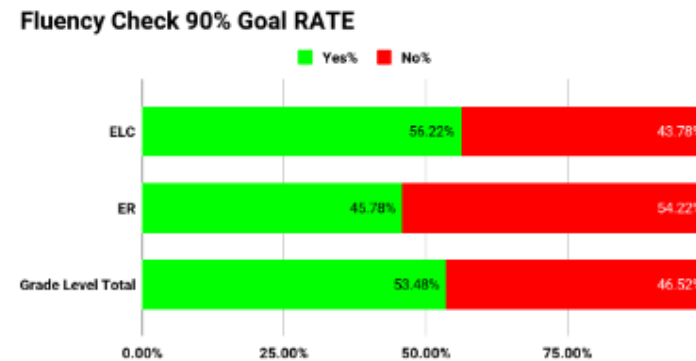

Kindergarten: 90% Goal: Rate at 19+ wpm, Accuracy at 95% or above,, Aimsweb 50% or above

➔ Three years of 90% Reading Goal Data on Fluency. ELC data is at the top of each year's graph.
2019-2020: 42.86% 2020-2021: 56.22% 2021-2022: 90.06%

Kindergarten 90 % Goal - Fluency Check **Rate**

June 2019-2020

June 2020-2021

June 2021-2022