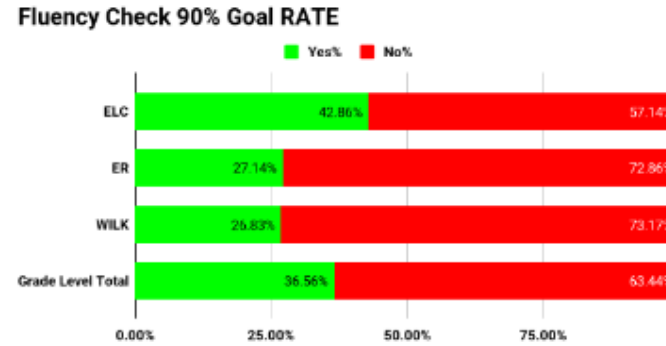

Kindergarten: 90% Goal: Rate at 19+ wpm, Accuracy at 95% or above,, Aimsweb 50% or above

➔ Three years of 90% Reading Goal Data on Fluency. ELC data is at the top of each year's graph.
2019-2020: 42.86% 2020-2021: 56.22% 2021-2022: 90.06%

Kindergarten 90 % Goal - Fluency Check **Rate**

June 2019-2020

June 2020-2021

June 2021-2022