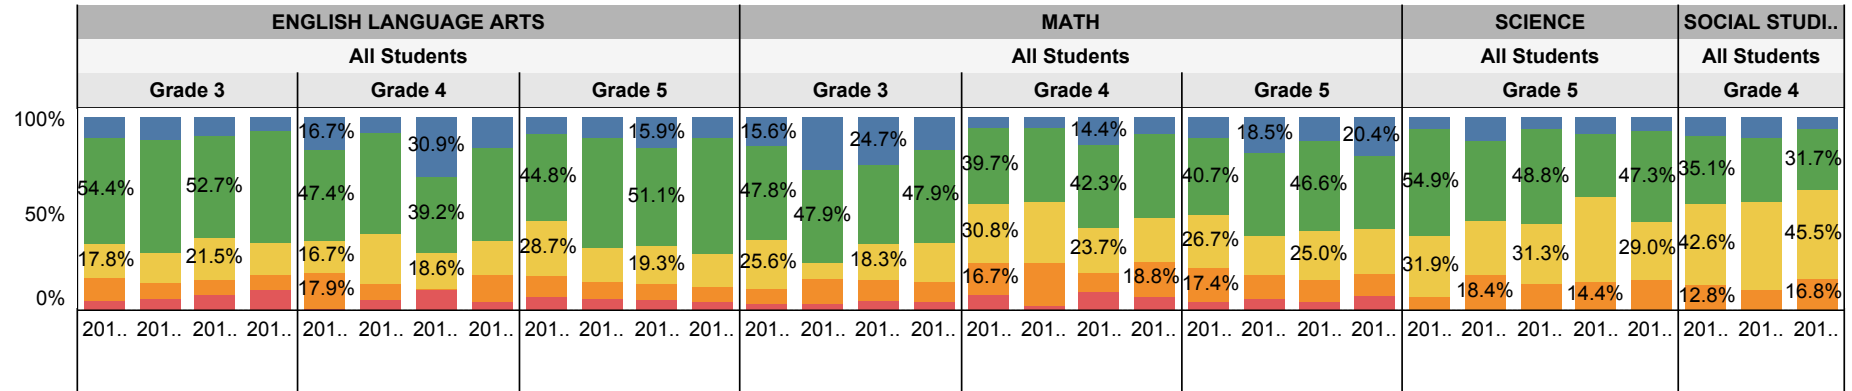

Performance Level

Note: District percentages include all tested students. School percentages exclude expelled students.