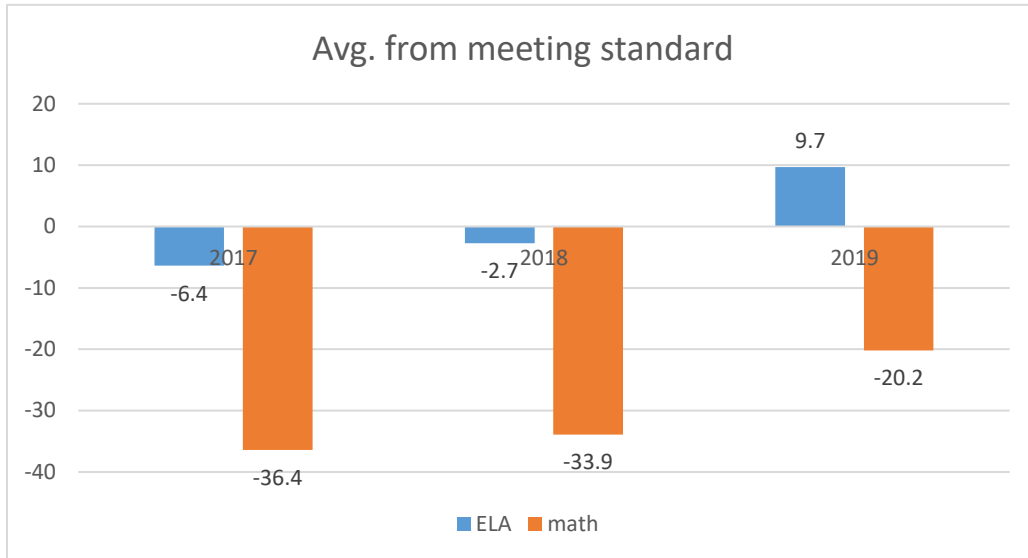

	2017	2018	2019
ELA	-6.4	-2.7	9.7
math	-36.4	-33.9	-20.2

These numbers reflect growth as measured by the Smarter Balanced State Assessment since 2017. In 2017, our students' scale score averaged 6.4 points below meeting standard. Most recently, the average scale score is 9.7 points above meeting standard. In math, our students' average scale score was 36.4 points below meeting standard. Most recently, it is 20.2 points away from meeting standard. This data can be seen at [caschooldashboard.org](http://caschooldashboard.org)