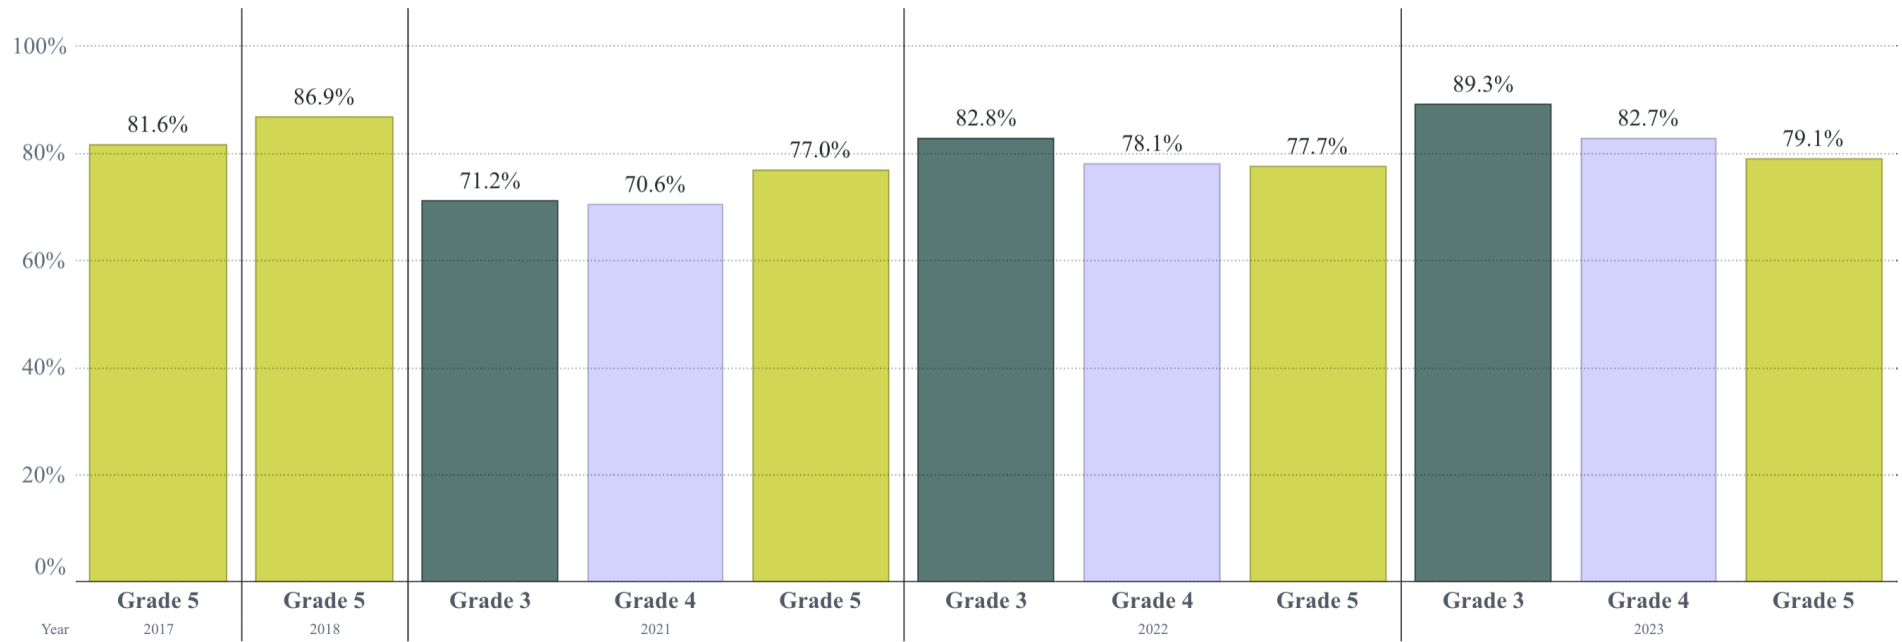

Bailey Station Elementary School ▾

Science Grade ▾

Proficiency Rates - School Results

Select Subject:

Science ▾

The student population for this report is all students.
Hover over the chart to see more information.