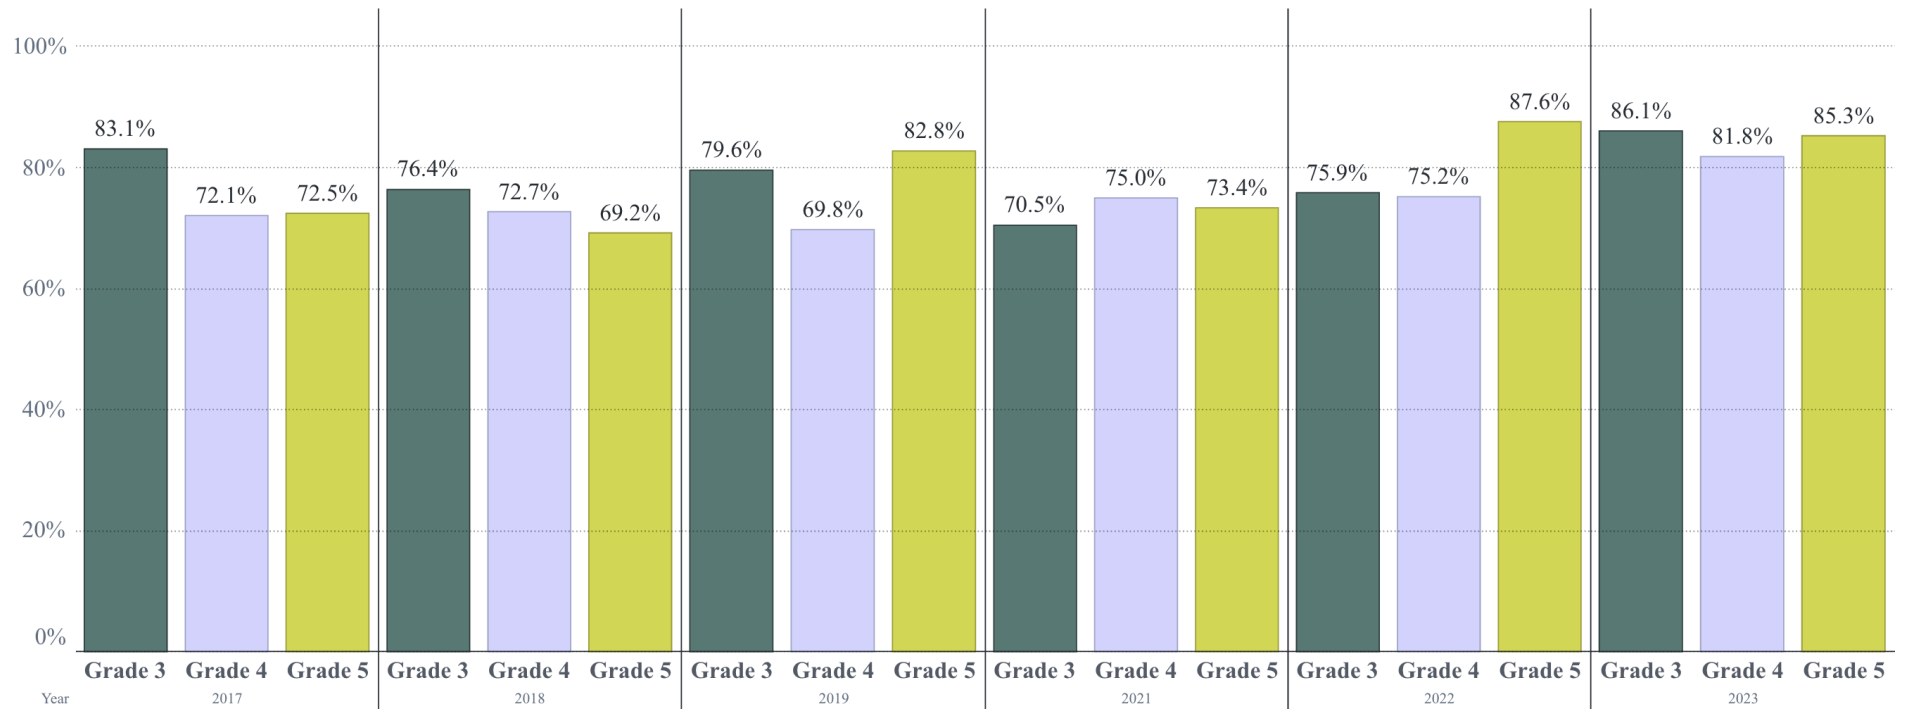

Bailey Station Elementary School ▾

Math Grade ▾

Proficiency Rates - School Results

Select Subject:

Math ▾

The student population for this report is all students.
Hover over the chart to see more information.