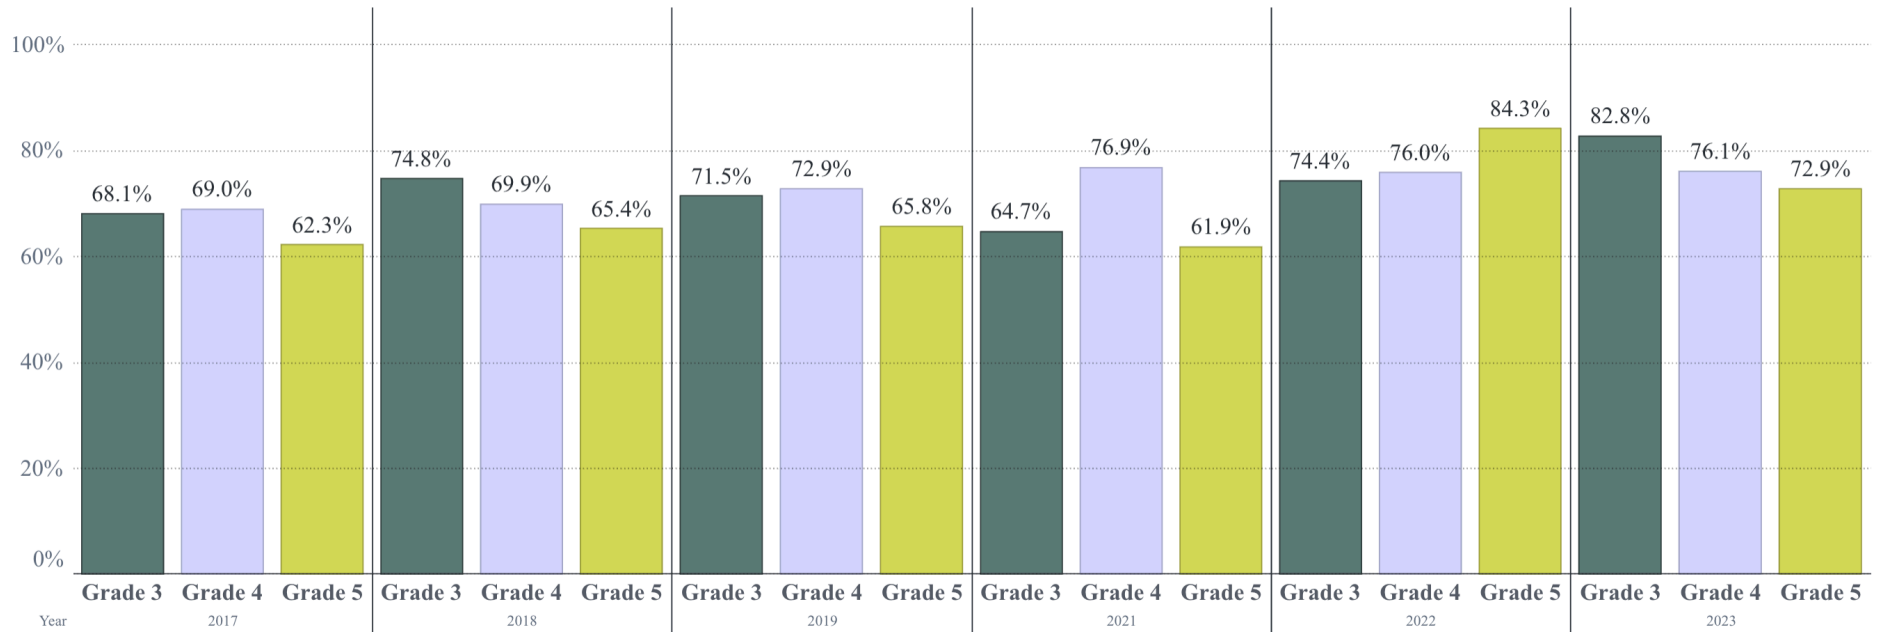

Bailey Station Elementary School ▾

ELA Grade ▾

Proficiency Rates - School Results

Select Subject:

ELA ▾

The student population for this report is all students.
Hover over the chart to see more information.