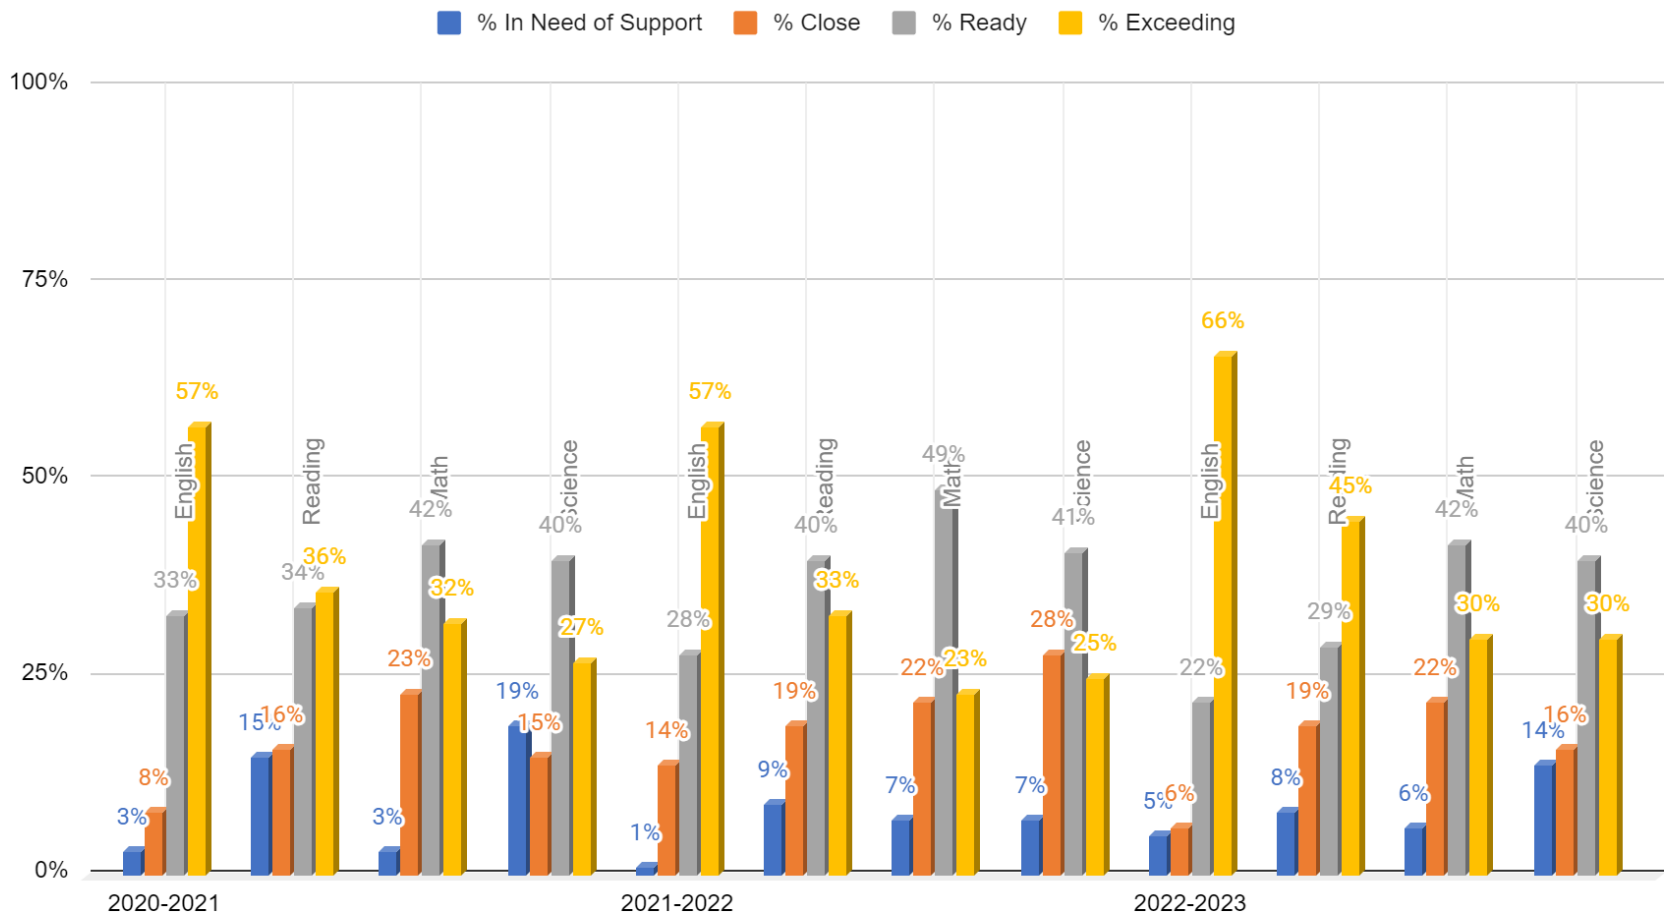

EVENING STAR ELEMENTARY

ACT Aspire - 4th Grade % of Students Meeting or Exceeding Proficiency