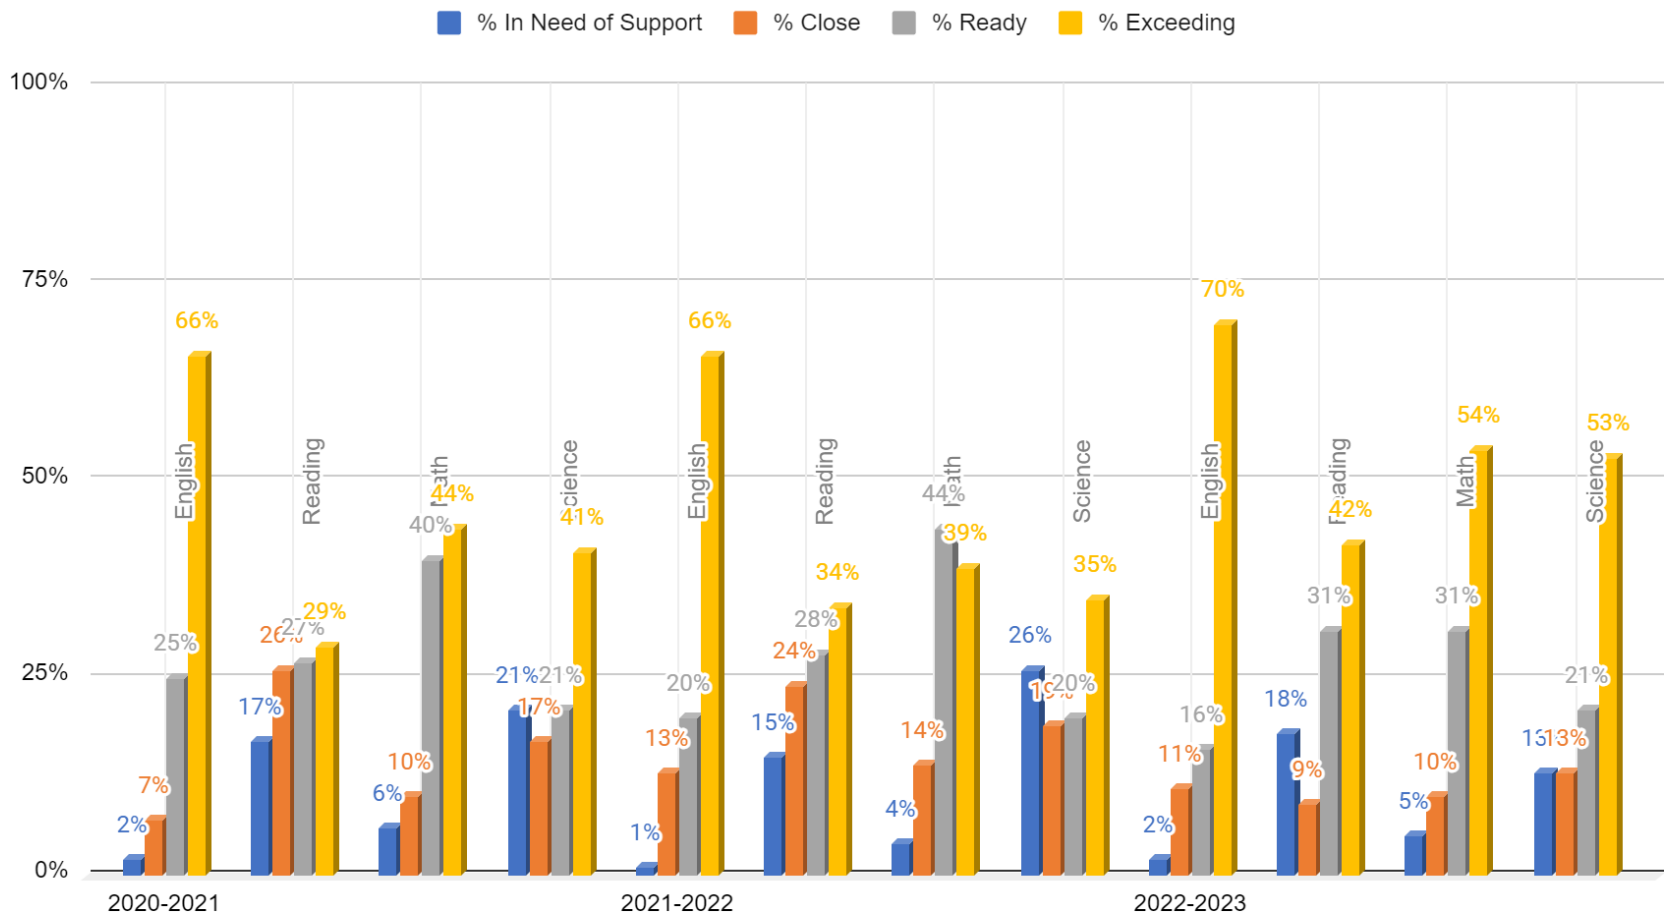

EVENING STAR ELEMENTARY

ACT Aspire - 3rd Grade % of Students Meeting or Exceeding Proficiency

EVENING STAR ELEMENTARY

ACT Aspire - 3rd Grade % Met Readiness Benchmark - ESE/District/State

EVENING STAR ELEMENTARY