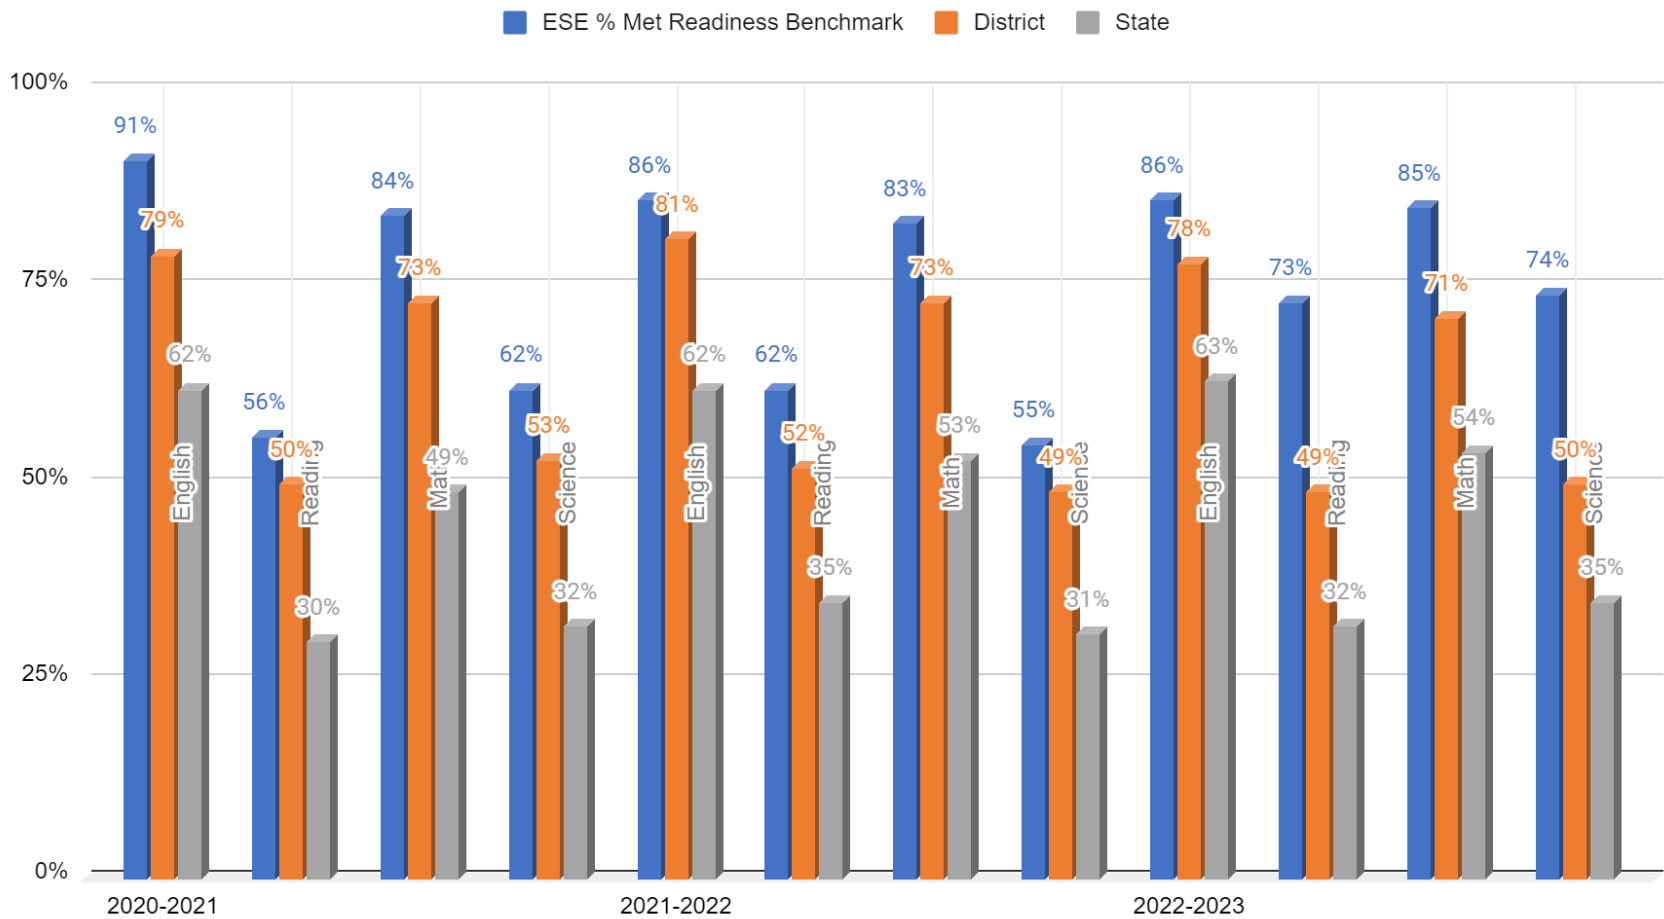

EVENING STAR ELEMENTARY

ACT Aspire - 3rd Grade % of Students Meeting or Exceeding Proficiency

EVENING STAR ELEMENTARY

ACT Aspire - 3rd Grade % Met Readiness Benchmark - ESE/District/State

EVENING STAR ELEMENTARY