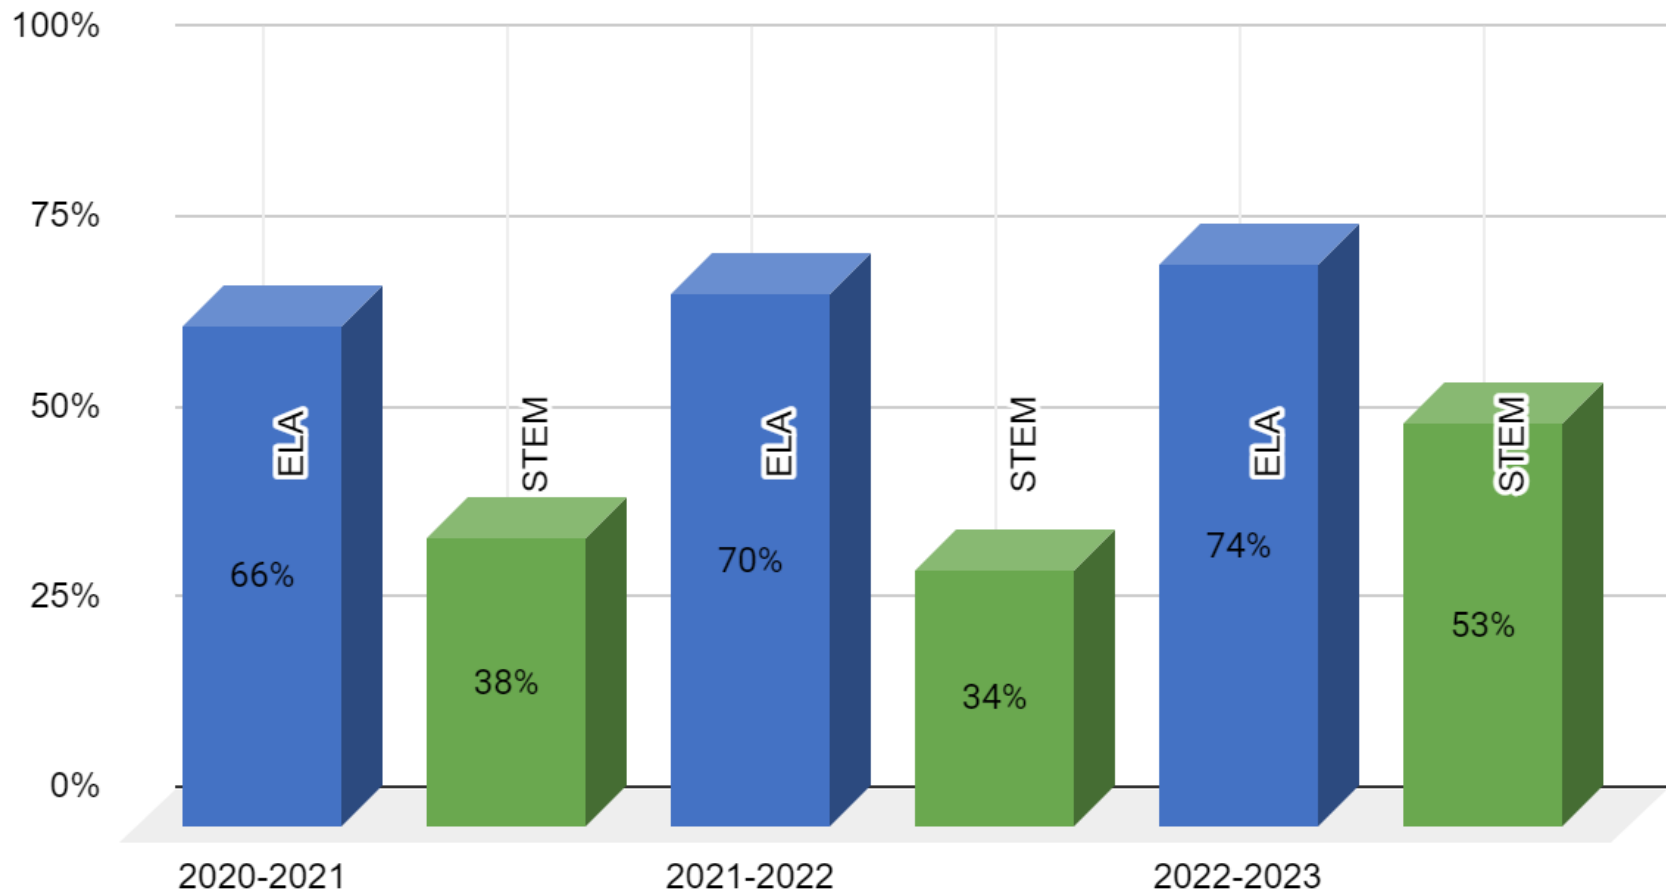

EVENING STAR
ELEMENTARY

ACT Aspire - 4th Grade ELA & STEM % Readiness