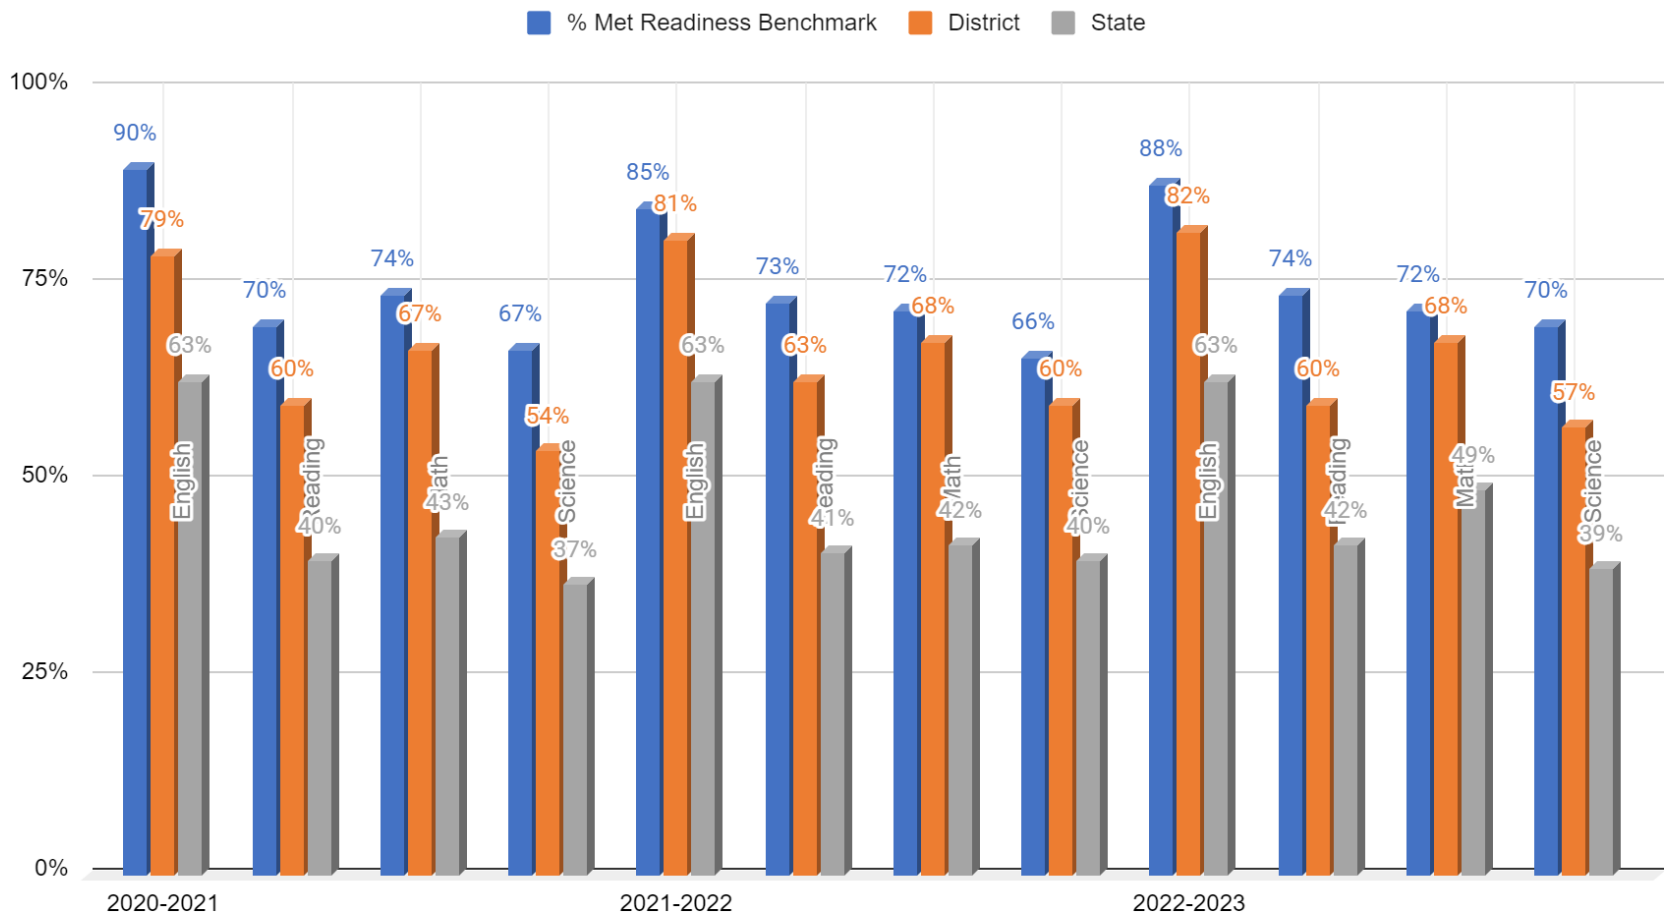

EVENING STAR ELEMENTARY

ACT Aspire - 4th Grade % Met Readiness Benchmark - ESE/District/State