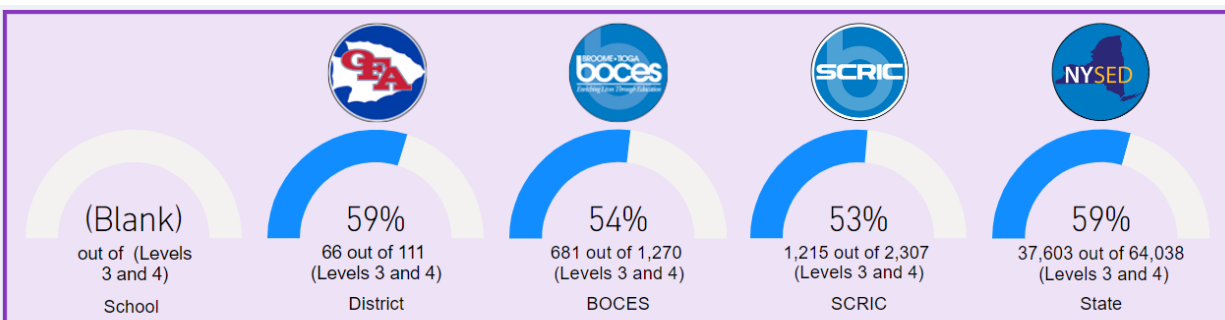

Grade 8 ELA Proficiency - All Students - School Year 20-21

Select School and District in Filter Pane

	Total Tested	# Level 3	# Level 4	% Level 3	% Level 4	# L3 & L4	% L3 & L4
District	111	29	37	26%	33%	66	59%
BOCES	1,270	336	345	26%	27%	681	54%
SCRIC	2,307	613	602	27%	26%	1,215	53%
State	64,038	17,316	20,287	27%	32%	37,603	59%