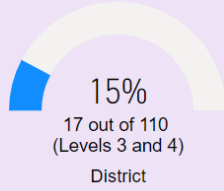

Grade 8 Math Proficiency - All Students - School Year 21-22

BOCES: BT District: Owego

	Total Tested	# Level 3	# Level 4	% Level 3	% Level 4	# L3 & L4	% L3 & L4
District	110	12	5	11%	5%	17	15%
BOCES	1,445	174	42	12%	3%	216	15%
SCRIC	2,396	306	81	13%	3%	387	16%
State	86,138	12,552	7,471	15%	9%	20,023	23%