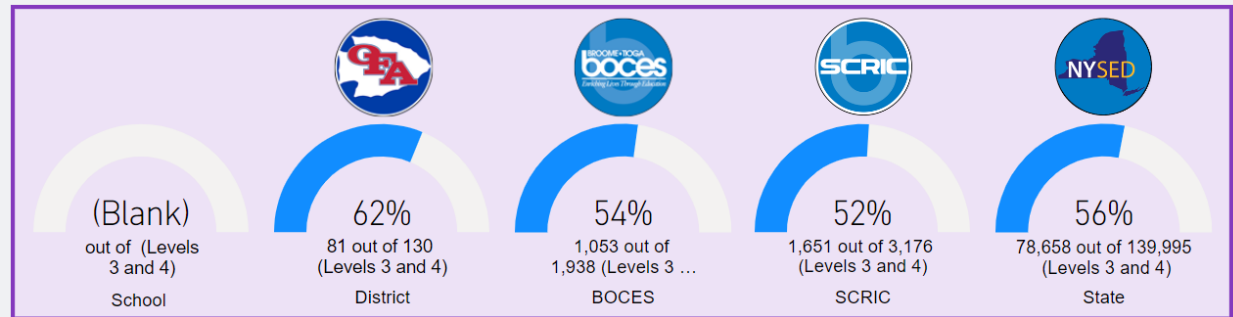

Grade 6 ELA Proficiency - All Students - School Year 21-22
Select School and District in Filter Pane

	Total Tested	# Level 3	# Level 4	% Level 3	% Level 4	# L3 & L4	% L3 & L4
District	130	39	42	30%	32%	81	62%
BOCES	1,938	478	575	25%	30%	1,053	54%
SCRIC	3,176	791	860	25%	27%	1,651	52%
State	139,995	33,189	45,469	24%	32%	78,658	56%