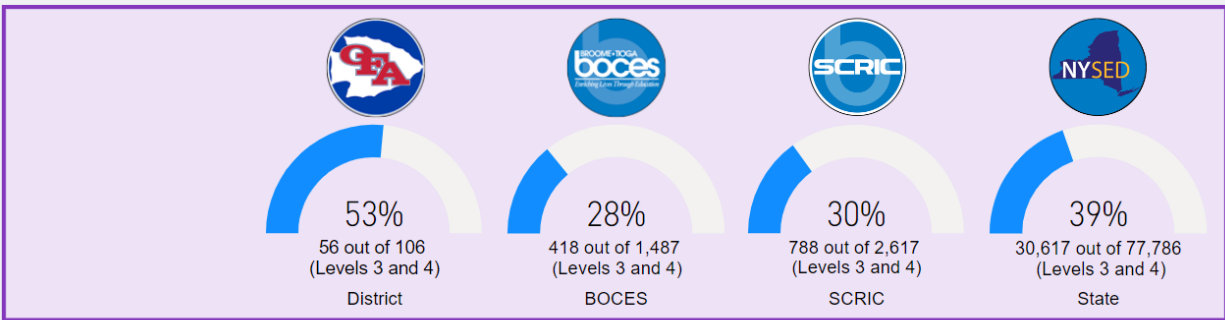

OAMS – Math Grades 6–8 – Multiple Years

Grade 6 Math:

Grade 6 Math Proficiency - All Students - School Year 18-19

BOCES: BT District: Owego

	Total Tested	# Level 3	# Level 4	% Level 3	% Level 4	# L3 & L4	% L3 & L4
District	138	45	43	33%	31%	88	64%
BOCES	2,086	555	374	27%	18%	929	45%
SCRIC	3,296	852	528	26%	16%	1,380	42%
State	165,814	39,521	38,352	24%	23%	77,873	47%