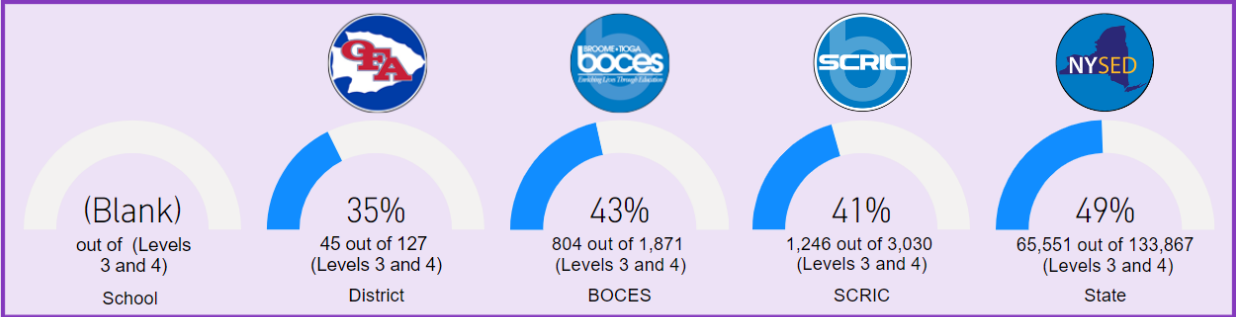

Grade 8 ELA Proficiency - All Students - School Year 21-22
Select School and District in Filter Pane

	Total Tested	# Level 3	# Level 4	% Level 3	% Level 4	# L3 & L4	% L3 & L4
District	127	33	12	26%	9%	45	35%
BOCES	1,871	542	262	29%	14%	804	43%
SCRIC	3,030	841	405	28%	13%	1,246	41%
State	133,867	37,919	27,632	28%	21%	65,551	49%