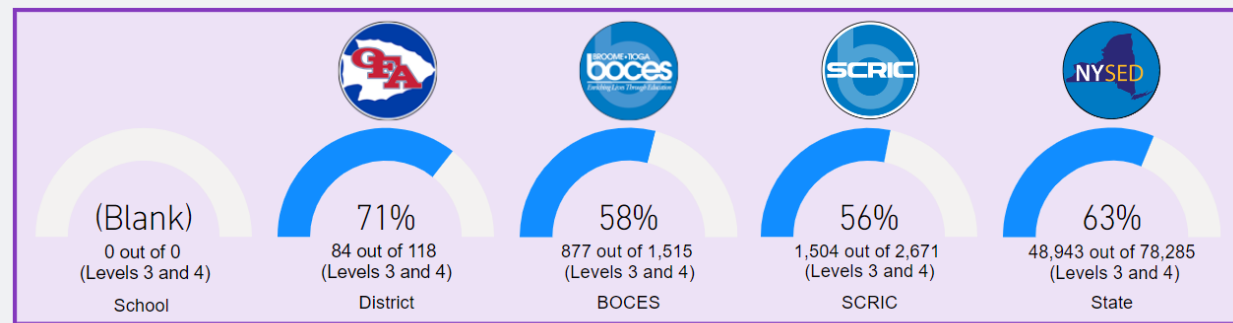

OAMS - ELA Grades 6-8 - Multiple Years

Grade 6 ELA:

Grade 6 ELA Proficiency - All Students - School Year 18-19

Select School and District in Filter Pane

	Total Tested	# Level 3	# Level 4	% Level 3	% Level 4	# L3 & L4	% L3 & L4
District	141	27	48	19%	34%	75	53%
BOCES	2,120	373	512	18%	24%	885	42%
SCRIC	3,368	608	787	18%	23%	1,395	41%
State	166,682	30,174	48,351	18%	29%	78,525	47%