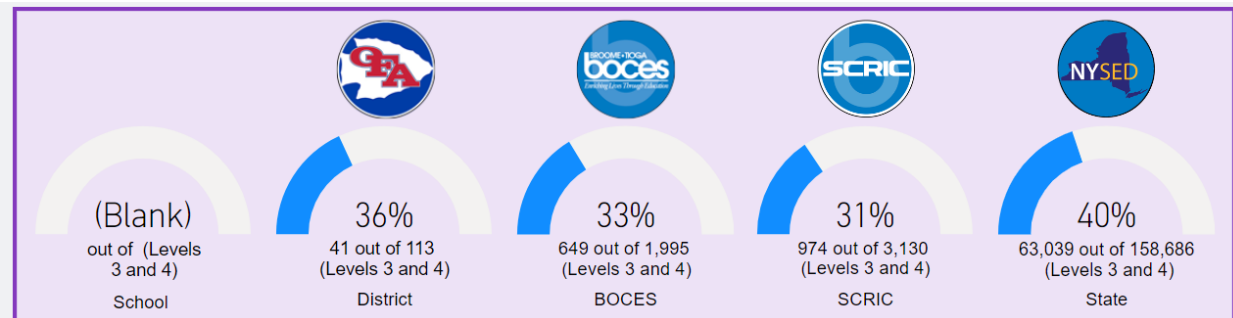

Grade 7 ELA:

Grade 7 ELA Proficiency - All Students - School Year 18-19
Select School and District in Filter Pane

	Total Tested	# Level 3	# Level 4	% Level 3	% Level 4	# L3 & L4	% L3 & L4
District	113	35	6	31%	5%	41	36%
BOCES	1,995	476	173	24%	9%	649	33%
SCRIC	3,130	710	264	23%	8%	974	31%
State	158,686	39,970	23,069	25%	15%	63,039	40%