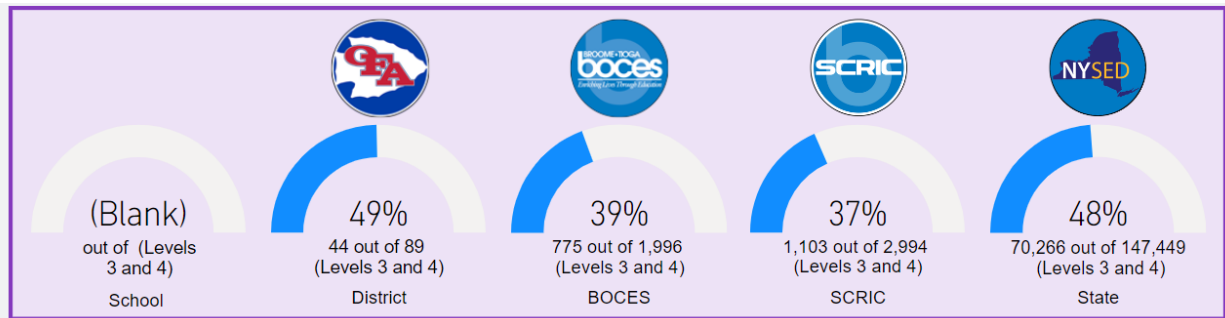

Grade 8 ELA:

Grade 8 ELA Proficiency - All Students - School Year 18-19

Select School and District in Filter Pane

	Total Tested	# Level 3	# Level 4	% Level 3	% Level 4	# L3 & L4	% L3 & L4
District	89	33	11	37%	12%	44	49%
BOCES	1,996	487	288	24%	14%	775	39%
SCRIC	2,994	711	392	24%	13%	1,103	37%
State	147,449	40,593	29,673	28%	20%	70,266	48%