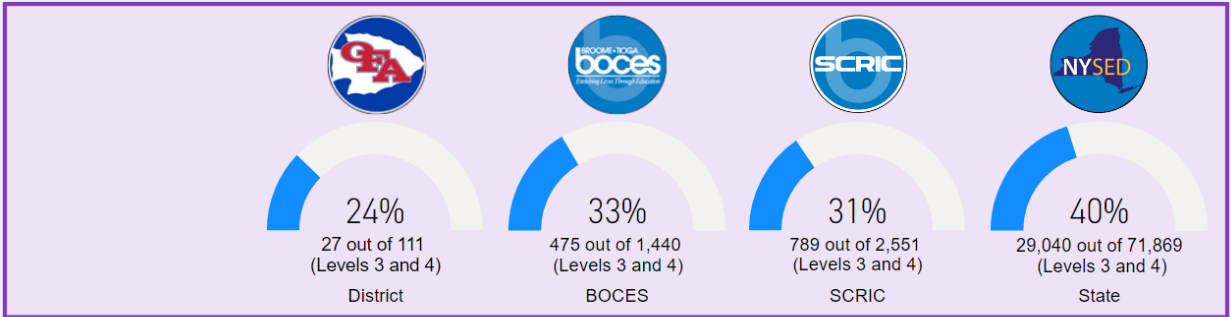

Grade 7 Math Proficiency - All Students - School Year 20-21
BOCES: BT District: Owego

	Total Tested	# Level 3	# Level 4	% Level 3	% Level 4	# L3 & L4	% L3 & L4
District	111	22	5	20%	5%	27	24%
BOCES	1,440	352	123	24%	9%	475	33%
SCRIC	2,551	599	190	23%	7%	789	31%
State	71,869	17,157	11,883	24%	17%	29,040	40%