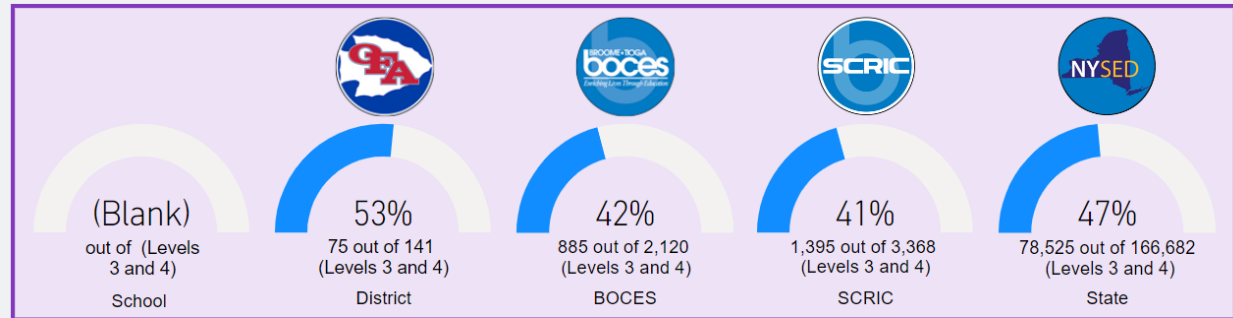

OAMS - ELA Grades 6-8 - Multiple Years

Grade 6 ELA:

Grade 6 ELA Proficiency - All Students - School Year 18-19

Select School and District in Filter Pane

	Total Tested	# Level 3	# Level 4	% Level 3	% Level 4	# L3 & L4	% L3 & L4
District	141	27	48	19%	34%	75	53%
BOCES	2,120	373	512	18%	24%	885	42%
SCRIC	3,368	608	787	18%	23%	1,395	41%
State	166,682	30,174	48,351	18%	29%	78,525	47%