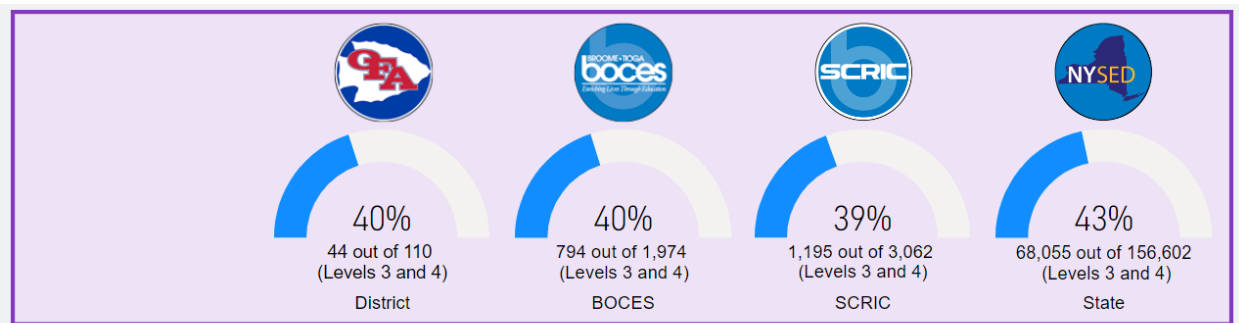

Grades 7 Math

Grade 7 Math Proficiency - All Students - School Year 18-19
BOCES: BT District: Owego

	Total Tested	# Level 3	# Level 4	% Level 3	% Level 4	# L3 & L4	% L3 & L4
District	110	29	15	26%	14%	44	40%
BOCES	1,974	513	281	26%	14%	794	40%
SCRIC	3,062	798	397	26%	13%	1,195	39%
State	156,602	35,776	32,279	23%	21%	68,055	43%