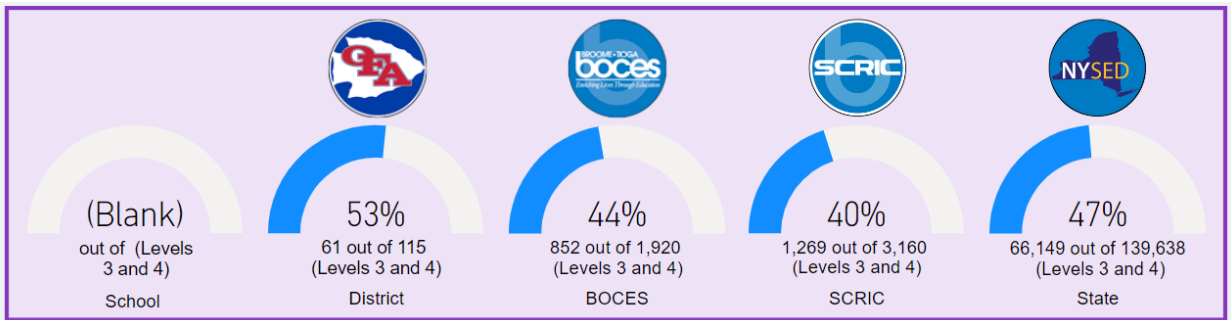

Grade 7 ELA Proficiency - All Students - School Year 21-22

Select School and District in Filter Pane

	Total Tested	# Level 3	# Level 4	% Level 3	% Level 4	# L3 & L4	% L3 & L4
District	115	40	21	35%	18%	61	53%
BOCES	1,920	582	270	30%	14%	852	44%
SCRIC	3,160	892	377	28%	12%	1,269	40%
State	139,638	39,727	26,422	28%	19%	66,149	47%