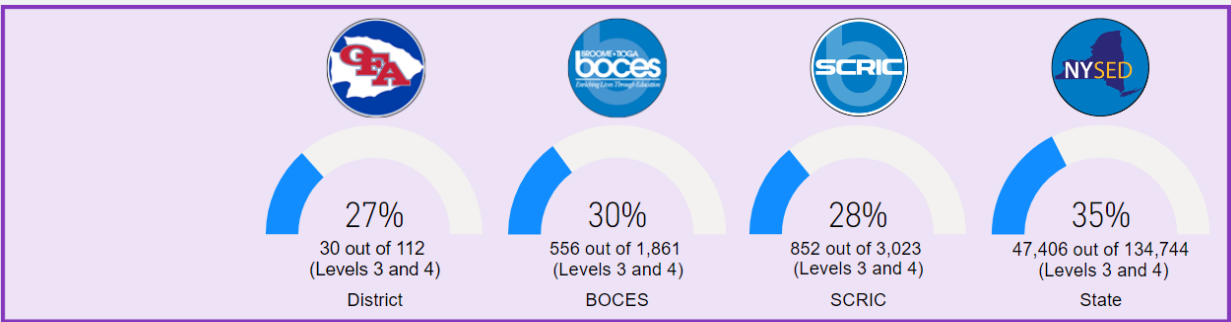

Grade 7 Math Proficiency - All Students - School Year 21-22
BOCES: BT District: Owego

	Total Tested	# Level 3	# Level 4	% Level 3	% Level 4	# L3 & L4	% L3 & L4
District	112	21	9	19%	8%	30	27%
BOCES	1,861	377	179	20%	10%	556	30%
SCRIC	3,023	588	264	19%	9%	852	28%
State	134,744	26,761	20,645	20%	15%	47,406	35%