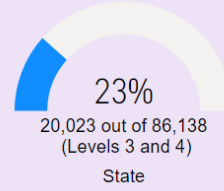

Grade 8 Math Proficiency - All Students - School Year 21-22

BOCES: BT District: Owego

	Total Tested	# Level 3	# Level 4	% Level 3	% Level 4	# L3 & L4	% L3 & L4
District	110	12	5	11%	5%	17	15%
BOCES	1,445	174	42	12%	3%	216	15%
SCRIC	2,396	306	81	13%	3%	387	16%
State	86,138	12,552	7,471	15%	9%	20,023	23%