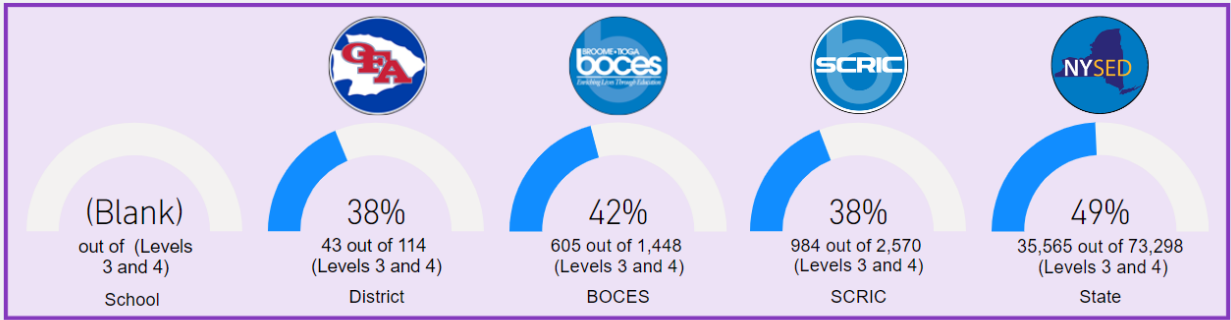

Grade 7 ELA Proficiency - All Students - School Year 20-21

Select School and District in Filter Pane

	Total Tested	# Level 3	# Level 4	% Level 3	% Level 4	# L3 & L4	% L3 & L4
District	114	29	14	25%	12%	43	38%
BOCES	1,448	412	193	28%	13%	605	42%
SCRIC	2,570	691	293	27%	11%	984	38%
State	73,298	21,977	13,588	30%	19%	35,565	49%