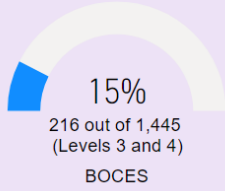

Grade 8 Math Proficiency - All Students - School Year 21-22

BOCES: BT District: Owego

	Total Tested	# Level 3	# Level 4	% Level 3	% Level 4	# L3 & L4	% L3 & L4
District	110	12	5	11%	5%	17	15%
BOCES	1,445	174	42	12%	3%	216	15%
SCRIC	2,396	306	81	13%	3%	387	16%
State	86,138	12,552	7,471	15%	9%	20,023	23%