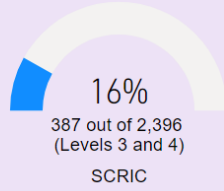

Grade 8 Math Proficiency - All Students - School Year 21-22

BOCES: BT District: Owego

	Total Tested	# Level 3	# Level 4	% Level 3	% Level 4	# L3 & L4	% L3 & L4
District	110	12	5	11%	5%	17	15%
BOCES	1,445	174	42	12%	3%	216	15%
SCRIC	2,396	306	81	13%	3%	387	16%
State	86,138	12,552	7,471	15%	9%	20,023	23%