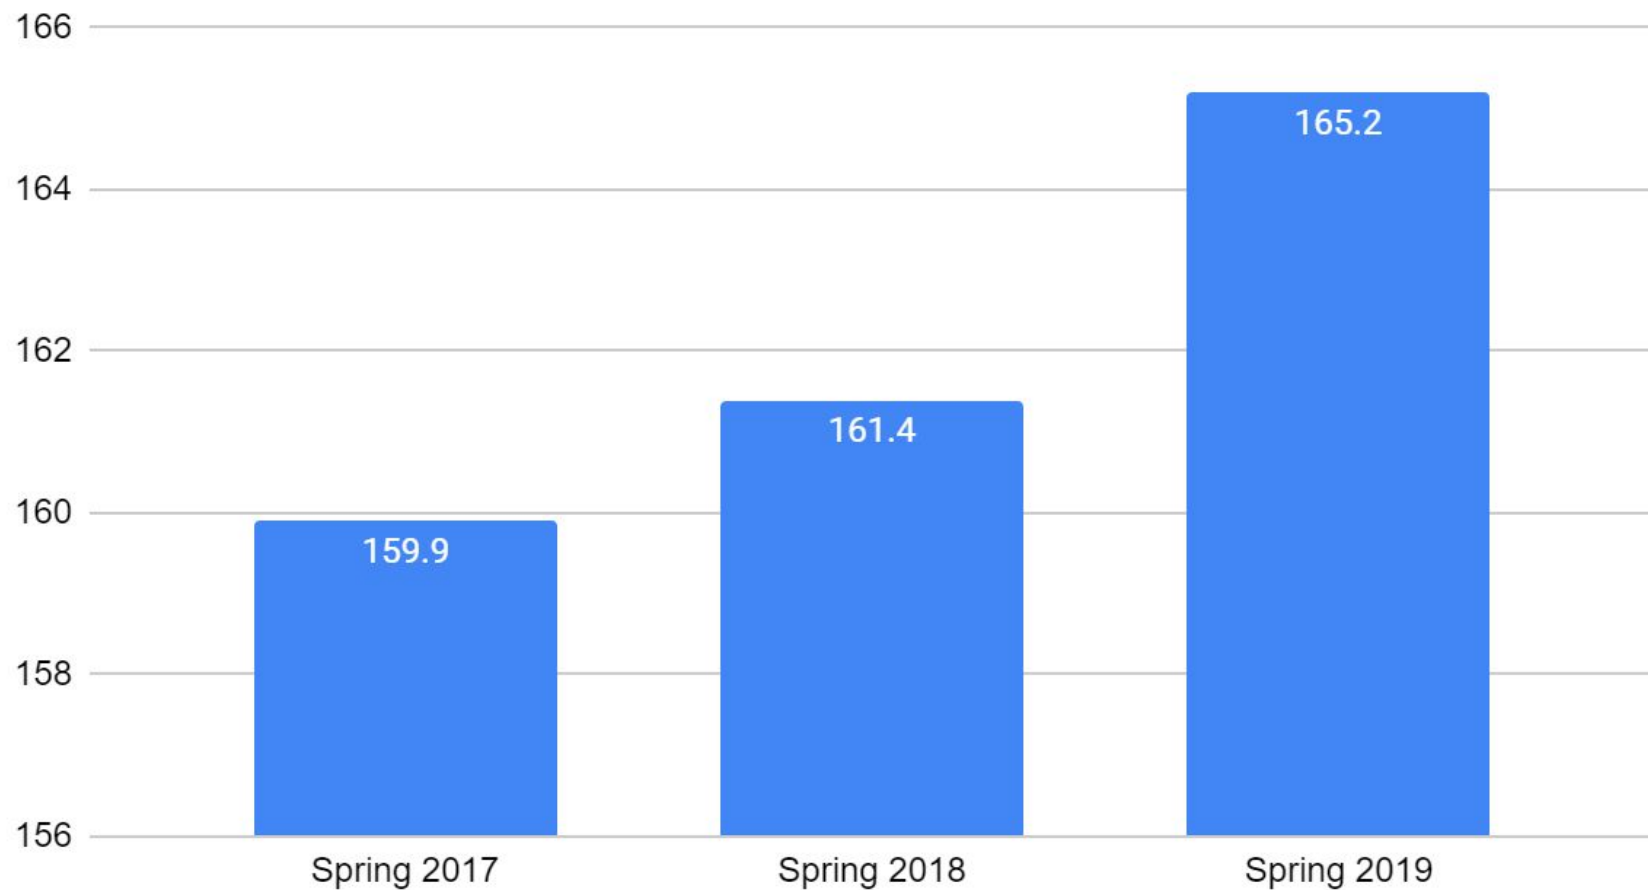

3 Year Trend Data for K-2 NWEA MAP

Eastside Elementary

Kindergarten Reading Mean RIT 3 year trend data

Kinder Math Mean RIT 3 year trend data

1st Grade Reading Mean RIT 3 year trend data

1st Grade Math Mean RIT 3 year trend data

2nd Grade Reading Mean RIT 3 year data trend

2nd Grade Math Mean RIT 3 year trend data