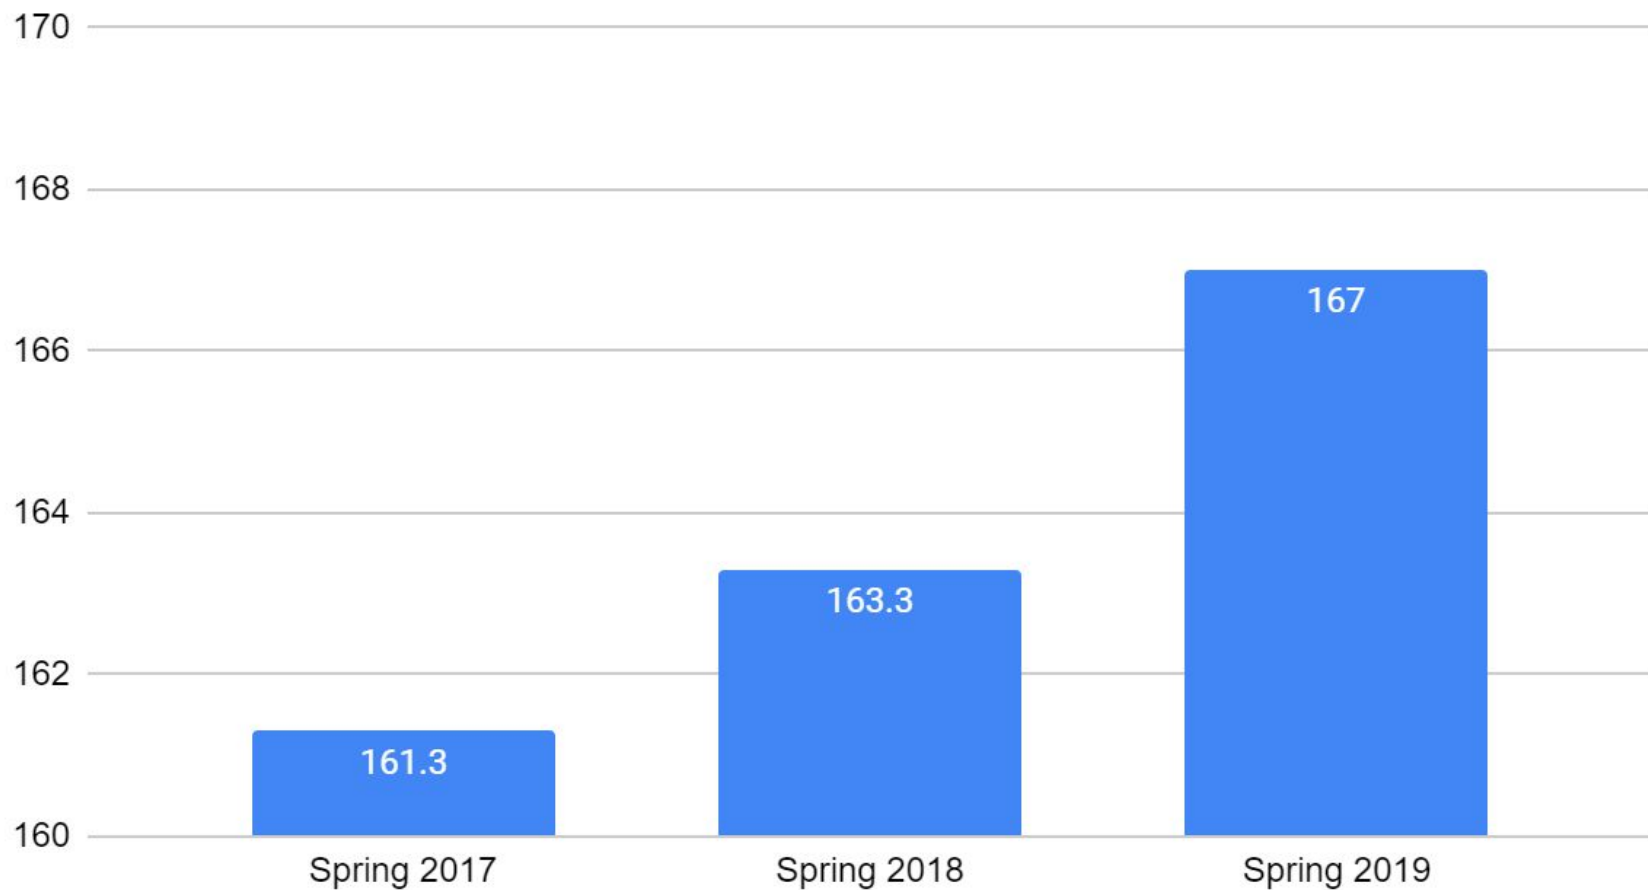

3 Year Trend Data for K-2 NWEA MAP

Eastside Elementary

Kindergarten Reading Mean RIT 3 year trend data

Kinder Math Mean RIT 3 year trend data

1st Grade Reading Mean RIT 3 year trend data

1st Grade Math Mean RIT 3 year trend data

2nd Grade Reading Mean RIT 3 year data trend

2nd Grade Math Mean RIT 3 year trend data