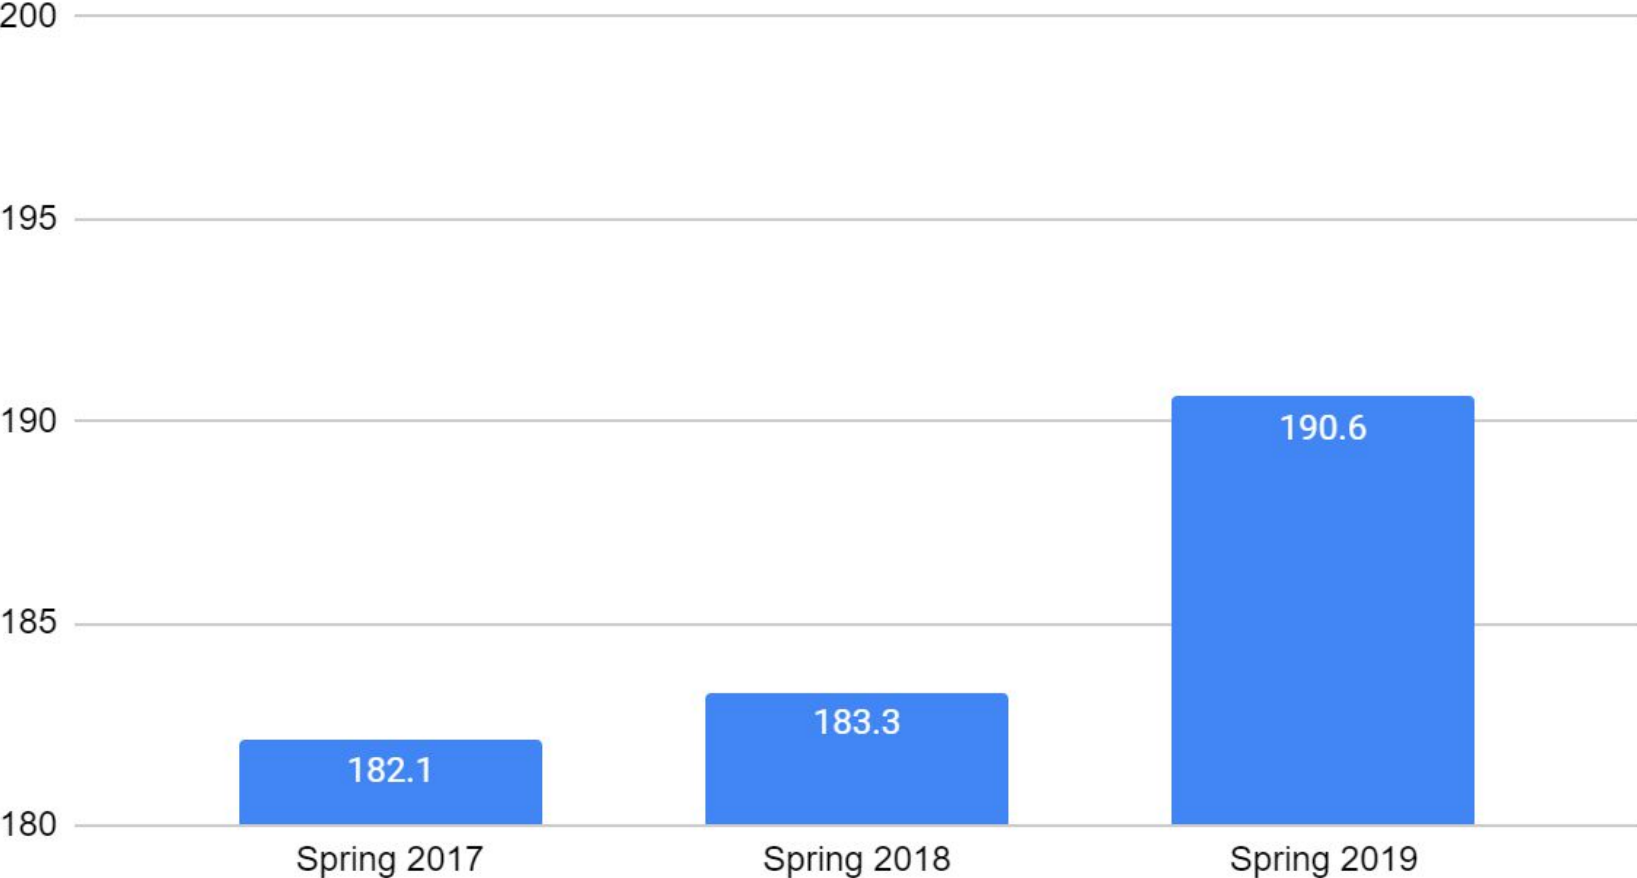

3 Year Trend Data for K-2 NWEA MAP

Eastside Elementary

Kindergarten Reading Mean RIT 3 year trend data

Kinder Math Mean RIT 3 year trend data

1st Grade Reading Mean RIT 3 year trend data

1st Grade Math Mean RIT 3 year trend data

2nd Grade Reading Mean RIT 3 year data trend

2nd Grade Math Mean RIT 3 year trend data