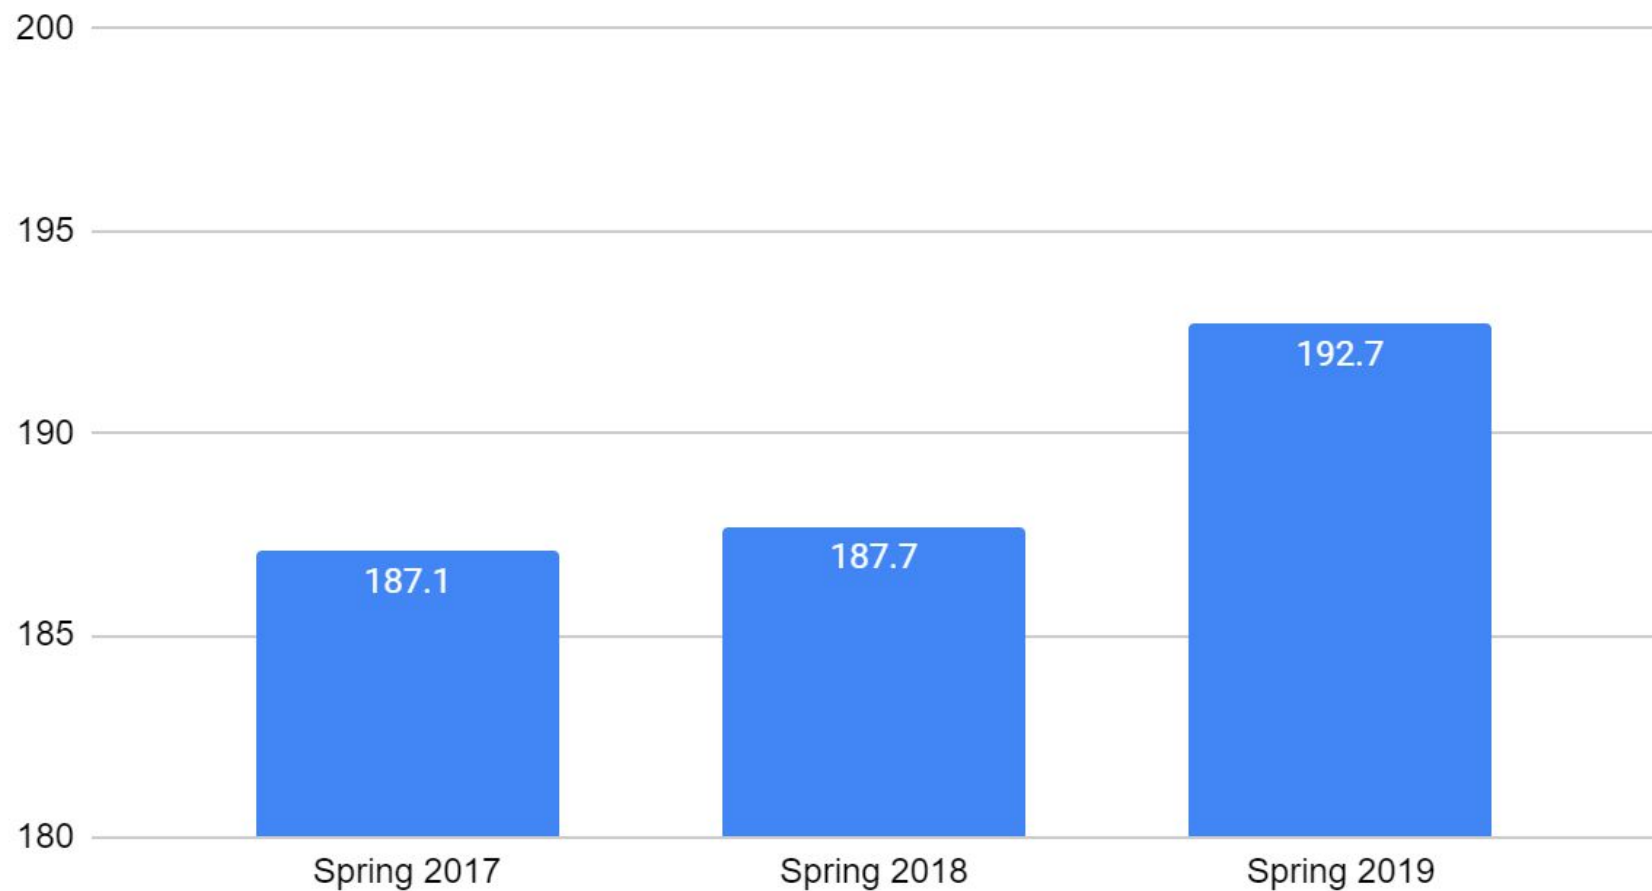

3 Year Trend Data for K-2 NWEA MAP

Eastside Elementary

Kindergarten Reading Mean RIT 3 year trend data

Kinder Math Mean RIT 3 year trend data

1st Grade Reading Mean RIT 3 year trend data

1st Grade Math Mean RIT 3 year trend data

2nd Grade Reading Mean RIT 3 year data trend

2nd Grade Math Mean RIT 3 year trend data