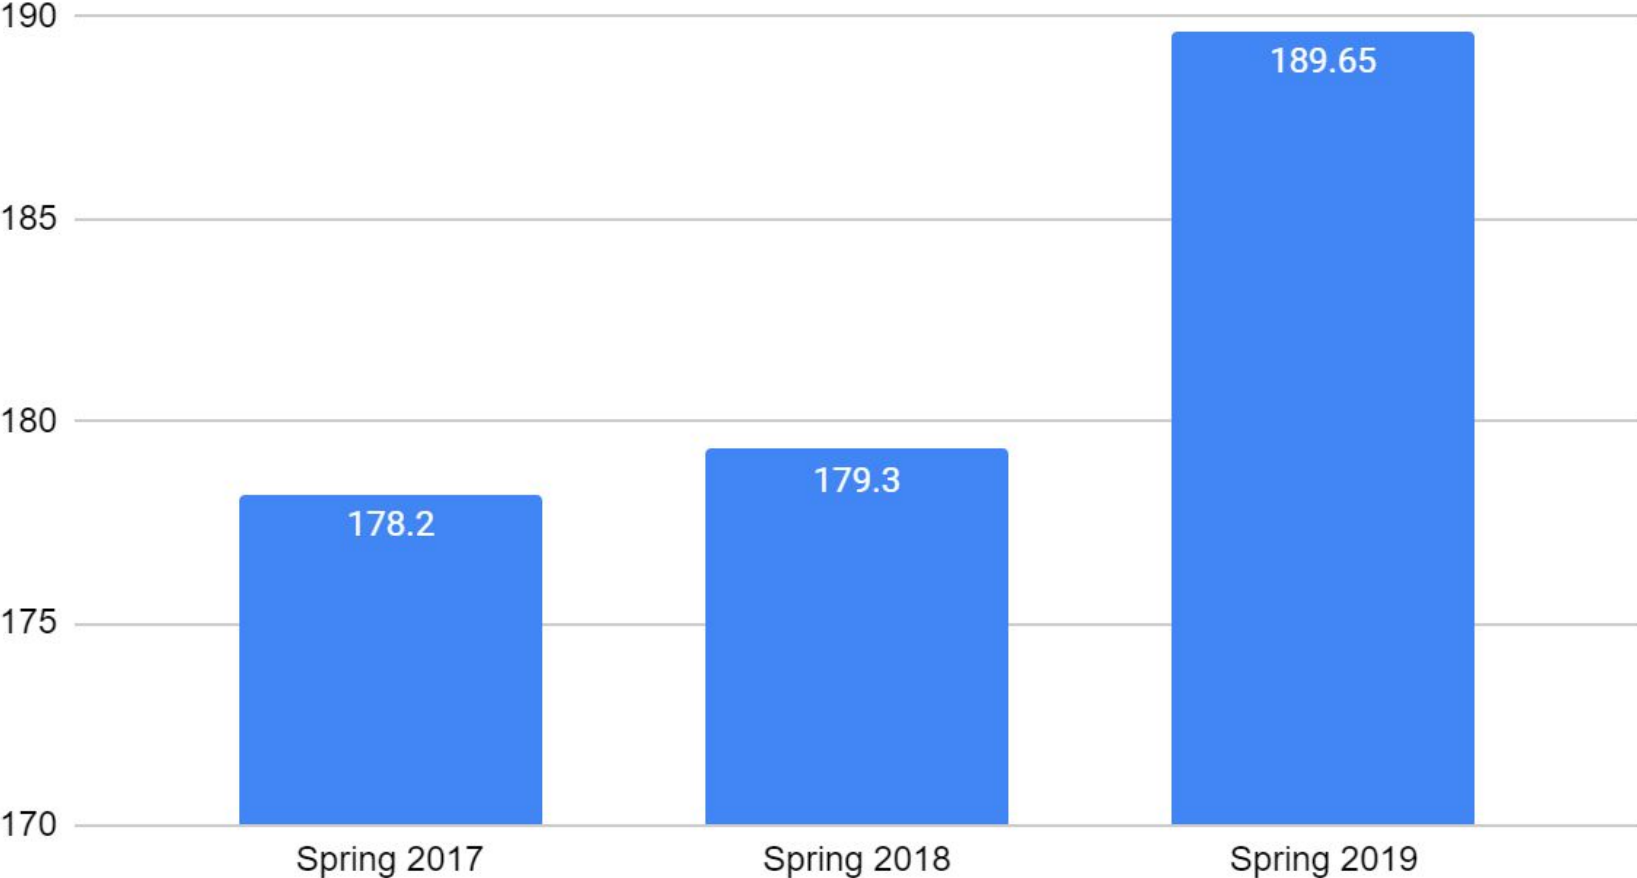

3 Year Trend Data for K-2 NWEA MAP

Eastside Elementary

Kindergarten Reading Mean RIT 3 year trend data

Kinder Math Mean RIT 3 year trend data

1st Grade Reading Mean RIT 3 year trend data

1st Grade Math Mean RIT 3 year trend data

2nd Grade Reading Mean RIT 3 year data trend

2nd Grade Math Mean RIT 3 year trend data