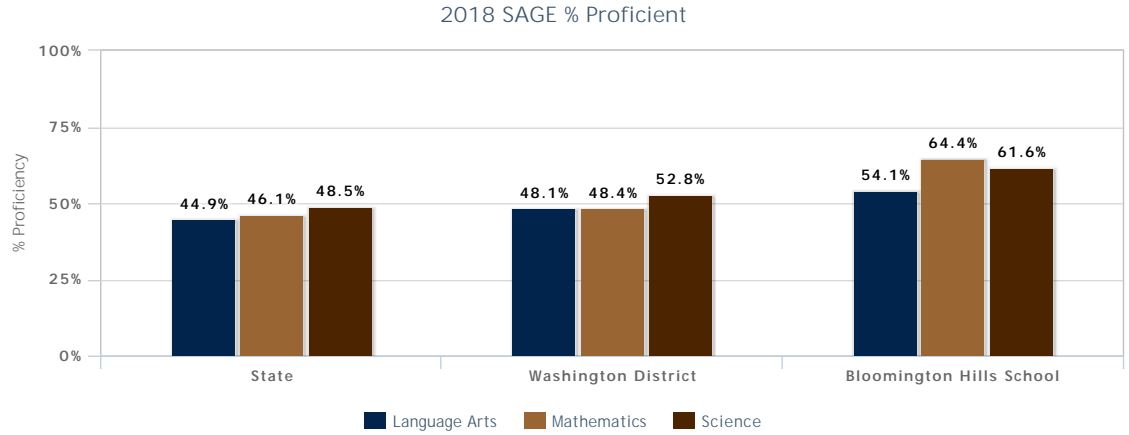

School Year  
2017/2018

District  
Washington District

School  
Bloomington Hills

Grades  
All

### SAGE Results for Bloomington Hills School

#### SAGE Results for Bloomington Hills School by Demographic Group

Demographic Categories	Language Arts % Prof	Mathematics % Prof	Science % Prof
All Students	54.1%	64.4%	61.6%
African American	N<10	N<10	N<10
American Indian	N<10	N<10	N<10
Caucasian	55.8%	66.2%	61.3%
Hispanic	30%-39%	40%-49%	50%-59%
Multiple Races	N<10	N<10	N<10
Pacific Islander	60%-69%	60%-69%	N<10
Female	55.6%	62.4%	55.7%
Male	52.7%	66.2%	67.3%
Economically Disadvantaged	43.7%	54.8%	50.0%
Limited English Proficiency	40%-49%	60%-69%	50%-59%
Students with Disabilities	25.0%	36.5%	30%-39%
Mobile	30%-39%	40%-49%	40%-49%