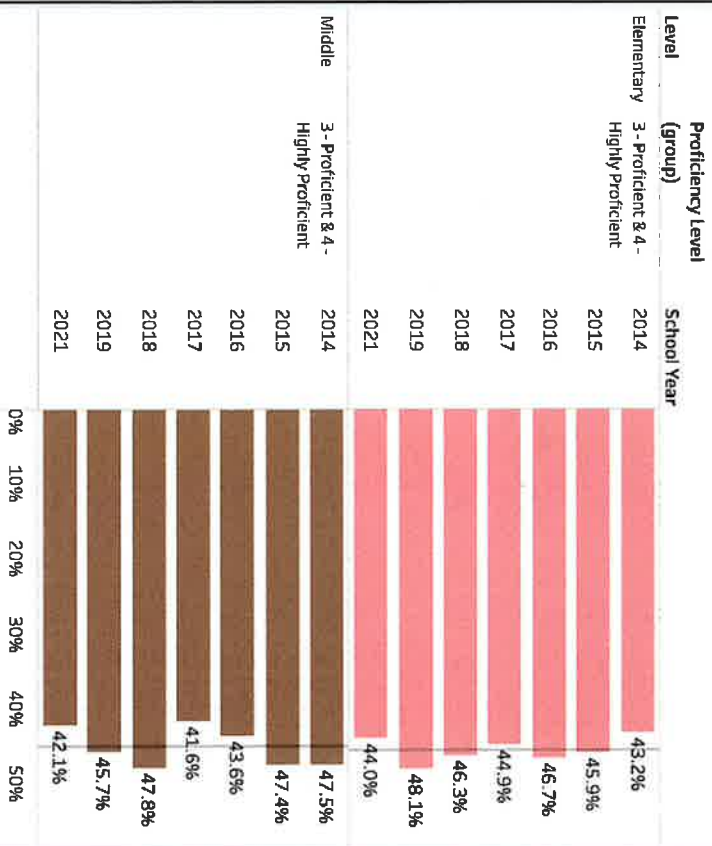

HERRIMAN ELEMENTARY

RISE-ELA

Herriman Elementary: RISE ELA Proficiency Over Time

Elementary & Middle RISE ELA Proficiency Over Time by Level

Herriman Elementary: RISE ELA Proficiency Over Time by Grade Level

Loss

Gain

Gain

Gain