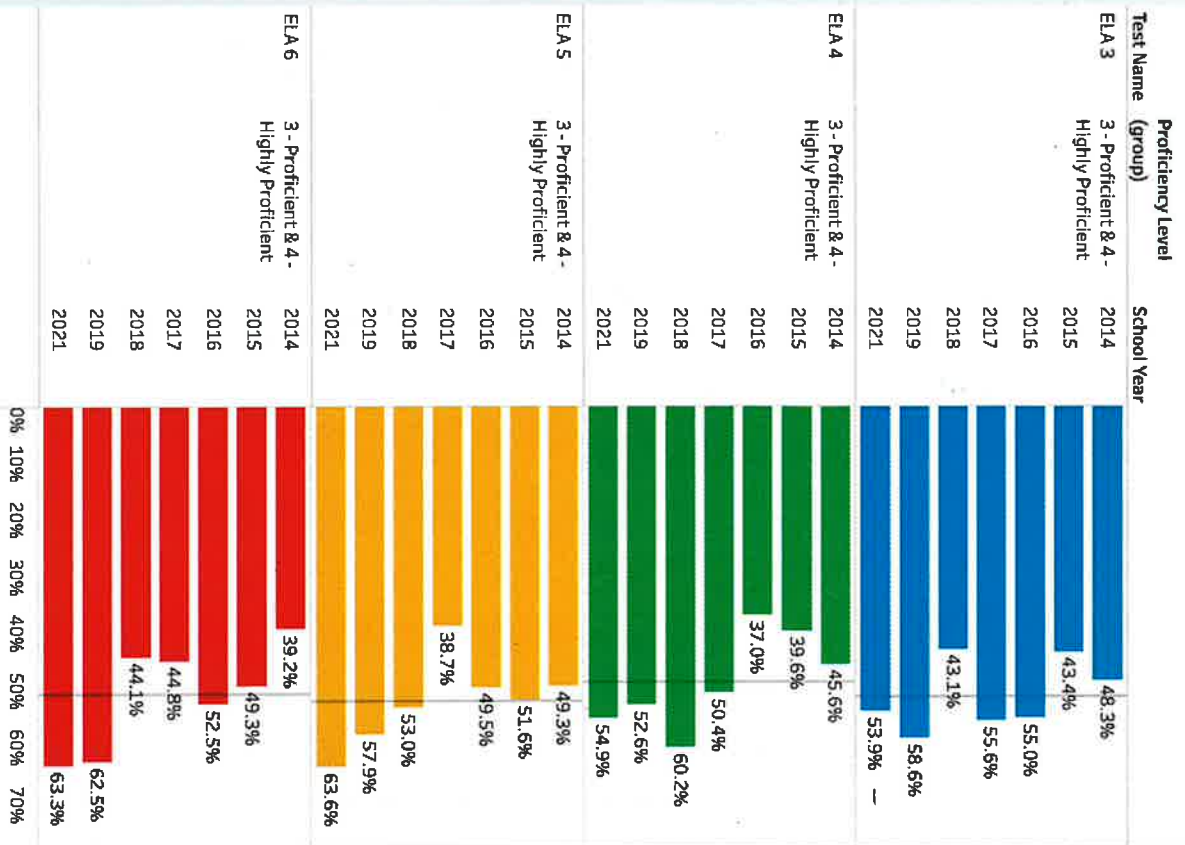

HERRIMAN ELEMENTARY

RISE-ELA

Herriman Elementary: RISE ELA Proficiency Over Time

Elementary & Middle RISE ELA Proficiency Over Time by Level

Herriman Elementary: RISE ELA Proficiency Over Time by Grade Level

Loss

Gain

Gain

Gain